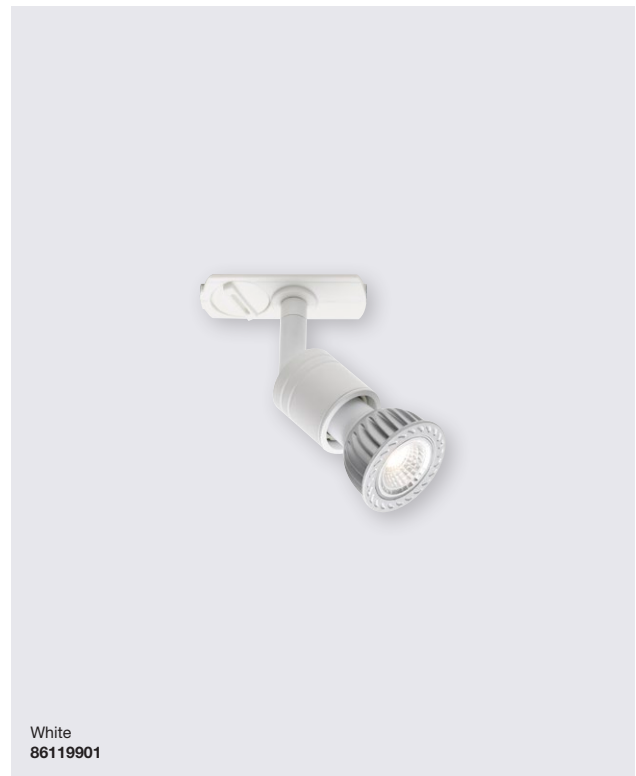

White
71669901

Black
71669903

Link Mib 6 Spot

Masterbox	Qty 3
Size	H: 32 cm, Shade Ø: 6 cm, Shade H: 20 cm, Pipe Ø: 1 cm, Tilt angle: 180°
Material	Metal/Plastic
IP Class	IP20, Class 2
Light source	GU10, Max. 8W, Excl. light source,

Features

Ideally suited for combination with NORDLUX SMART

White
86119901

Link Frøya Spot

Masterbox	Qty 3
Size	L: 10,9 cm, D: 8,8 cm, Shade Ø: 3,6 cm, Tilt angle: 180°
Material	Metal/Plastic
IP Class	IP20, Class 2
Light source	GU10, Max. 50W, Excl. light source,

Features

Ideally suited for combination with NORDLUX SMART