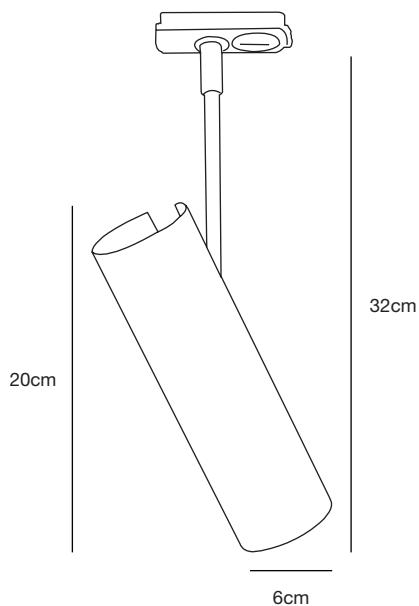

White
71669901

Black
71669903

Link Mib 6 Spot

Masterbox	Qty 3
Size	H: 32 cm, Shade Ø: 6 cm, Shade H: 20 cm, Pipe Ø: 1 cm, Tilt angle: 180°
Material	Metal/Plastic
IP Class	IP20, Class 2
Light source	GU10, Max. 8W, Excl. light source,

Features

Ideally suited for combination with NORDLUX SMART

White
86119901

Link Frøya Spot

Masterbox	Qty 3
Size	L: 10,9 cm, D: 8,8 cm, Shade Ø: 3,6 cm, Tilt angle: 180°
Material	Metal/Plastic
IP Class	IP20, Class 2
Light source	GU10, Max. 50W, Excl. light source,