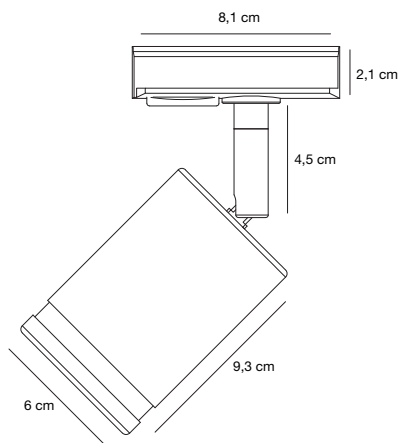

Link Rondie Spot

Masterbox	Qty 3
Size	H: 15,2 cm, W: 6 cm, L: 8,2 cm, Shade Ø: 6 cm, Tilt angle: 90°
Material	Metal/Glass
IP Class	IP20, Class 1
Light source	GU10, Excl. light source,

Features

Inside frosted glass for special effect
Chose your bulb for colour, beam angle and lumen
Frosted Glass/ Ring

Link Explore Spot

Masterbox	Qty 6
Size	D: 28,5 cm, Shade Ø: 5,5 cm, Tilt angle: 180°
Material	Metal/Plastic
IP Class	IP20, Class 2
Light source	GU10, Max. 7W, Excl. light source,

Features

Ideally suited for combination with NORDLUX SMART