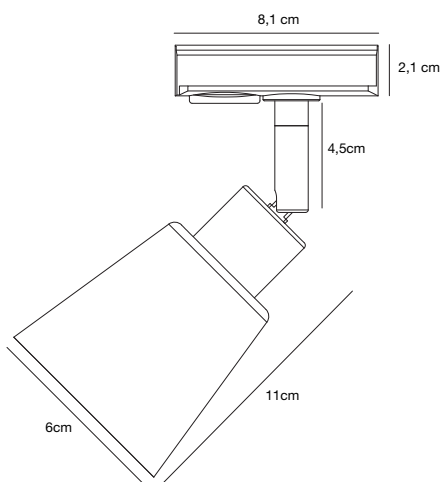

Features

Including two reflectors, metal and glass
Chose your bulb for colour, beam angle and lumen
White: Including frosted white glass
Black: Including smoked transparent glass