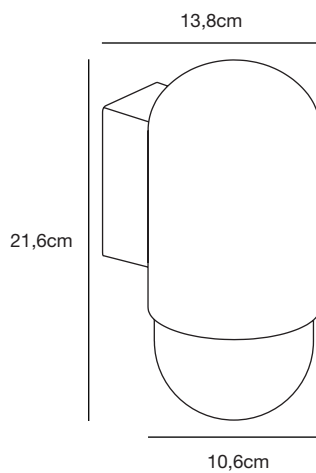

Black
2118211003

Heka Wall

Masterbox	Qty 3
Size	H: 21,6 cm, W: 10,6 cm, D: 13,8 cm
Material	Aluminium/Glass
IP Class	IP44, Class 1
Light source	E27, Max. 15W, Excl. light source,

Features

Compact and modern design
Parallel connection possible

Bowler Wall

Masterbox	Qty 3
Size	H: 13 cm, W: 26 cm, D: 14,5 cm
Material	Galvanized steel/Plastic
IP Class	IP44, Class 1
Light source	E27, Max. 60W, Incl. 14W E27, Lumen 799, Kelvin 2700, Life hours 10.000, RA 80, Beam angle 270°, Not dimmable Light source energy class A