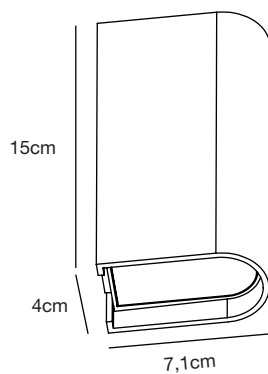

Calvi Wall

Masterbox	Qty 3
Size	H: 15 cm, W: 7,1 cm, L: 4 cm
Material	Aluminium/Glass
IP Class	IP54, Class 1
Light source	Fixed LED, Incl. 6,3W Led, Lumen 210, Kelvin 2700, Life hours 30.000, RA 80, Beam angle 210°, Not dimmable

Features

Slim elegant design
No visible screws
cozy up- and down-light
5 year LED guarantee

Aleria Wall

Masterbox	Qty 3
Size	H: 10,7 cm, W: 11,5 cm, D: 14,7 cm
Material	Metal
IP Class	IP44, Class 1
Light source	GU10, Max. 35W, Excl. light source,