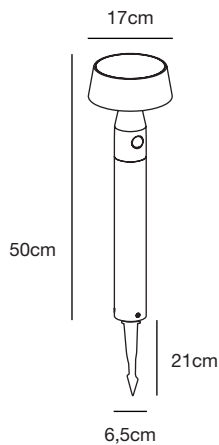

Nama 50 Garden

- Masterbox** Qty 2
- Size** H: 50 cm, Shade Ø: 17 cm, Pipe Ø: 6,5 cm, Tilt angle: 10°
- Material** Aluminium/Plastic
- IP Class** IP54, Class 3
- Light source** SOLAR LED, Incl. 1W LED, Lumen 65, Kelvin 3000, Candela 89, Life hours 30.000, RA 80, Beam angle 87°, Not dimmable

Features

- Solar charged
- Night light and motion sensor turns full light on
- 360 degree light output
- Easy to install with the included spike

Nama 90 Garden

- Masterbox** Qty 2
- Size** H: 90 cm, Shade Ø: 17 cm, Pipe Ø: 6,5 cm, Tilt angle: 10°
- Material** Aluminium/Plastic
- IP Class** IP54, Class 3
- Light source** SOLAR LED, Incl. 1W LED, Lumen 65, Kelvin 3000, Candela 89, Life hours 30.000, RA 80, Beam angle 87°, Not dimmable