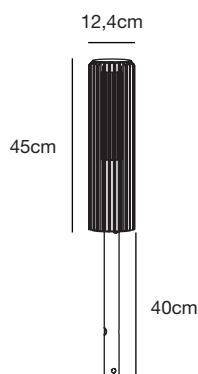

Aluminium
2118028010

Dark brass
2118028061

Aluminium
2118038010

Dark brass
2118038061

Matrix 45 Garden by Design Studio Jacob Jensen

- Masterbox** Qty 3
- Size** H: 45 cm, Shade Ø: 12,4 cm
- Material** Aluminium/Plastic
- IP Class** IP54, Class 1
- Light source** E27, Max. 15W, Excl. light source,

Features

- Durable material (Hardened anodized aluminium)
- Beautiful light and shadow effect
- Well suited for Nordlux Smart Bulb
- Parallel connection possible
- Small, compact design

Matrix 95 Garden by Design Studio Jacob Jensen

- Masterbox** Qty 3
- Size** H: 95 cm, Shade Ø: 12,4 cm
- Material** Aluminium/Plastic
- IP Class** IP54, Class 1
- Light source** E27, Max. 15W, Excl. light source,

Features

- Durable material (Hardened anodized aluminium)
- Beautiful light and shadow effect
- Well suited for Nordlux Smart Bulb
- Parallel connection possible
- 95 cm high