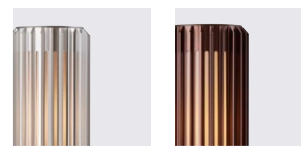

Aluminium
2118028010

Dark brass
2118028061

Aluminium
2118038010

Dark brass
2118038061

Matrix 45 Garden by Design Studio Jacob Jensen

- Masterbox** Qty 3
- Size** H: 45 cm, Shade Ø: 12,4 cm
- Material** Aluminium/Plastic
- IP Class** IP54, Class 1
- Light source** E27, Max. 15W, Excl. light source,

Features

- Durable material (Hardened anodized aluminium)
- Beautiful light and shadow effect
- Well suited for Nordlux Smart Bulb
- Parallel connection possible
- Small, compact design

Matrix 95 Garden by Design Studio Jacob Jensen

- Masterbox** Qty 3
- Size** H: 95 cm, Shade Ø: 12,4 cm
- Material** Aluminium/Plastic
- IP Class** IP54, Class 1
- Light source** E27, Max. 15W, Excl. light source,

Features

- Durable material (Hardened anodized aluminium)
- Beautiful light and shadow effect
- Well suited for Nordlux Smart Bulb
- Parallel connection possible
- 95 cm high