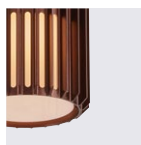

Aluminium
2118006010

Dark brass
2118006061

Aluminium
2118011010

Dark brass
2118011061

Matrix Ceiling by Design Studio Jacob Jensen

- Masterbox** Qty 3
- Size** H: 18,8 cm, Shade Ø: 12,4 cm
- Material** Aluminium/Plastic
- IP Class** IP54, Class 1
- Light source** E27, Max. 15W, Excl. light source,

Features

- Durable material (Hardened anodized aluminium)
- Beautiful light and shadow effect
- Well suited for Nordlux Smart Bulb
- Parallel connection possible

Matrix Wall by Design Studio Jacob Jensen

- Masterbox** Qty 3
- Size** H: 16,8 cm, D: 17,4 cm, Shade Ø: 12,4 cm
- Material** Aluminium/Plastic
- IP Class** IP54, Class 1
- Light source** E27, Max. 15W, Excl. light source,

Features

- Durable material (Hardened anodized aluminium)
- Beautiful light and shadow effect
- Well suited for Nordlux Smart Bulb
- Parallel connection possible