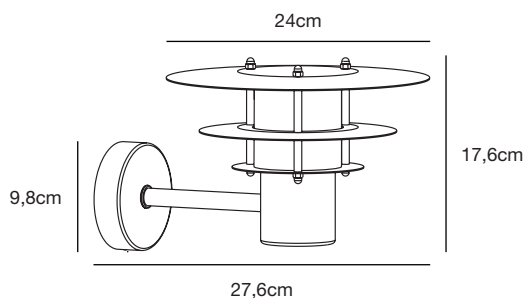

Black
2118041003

Black
2118051003

Bastia 24 Wall

Masterbox	Qty 3
Size	H: 17,6 cm, D: 27,6 cm, Shade Ø: 24 cm, Base mount: Ø 9,8 cm
Material	Metal/Plastic
IP Class	IP54, Class 1
Light source	E14, Max. 12W, Excl. light source,

Features

Well suited for Nordlux Smart Bulb
Parallel connection possible
Only one visible screw
15 year anti corrosion guarantee on Metal

Bastia 35 Wall

Masterbox	Qty 2
Size	H: 24,3 cm, D: 38,6 cm, Shade Ø: 35 cm, Base mount: Ø 9,8 cm
Material	Metal/Plastic
IP Class	IP54, Class 1
Light source	E27, Max. 20W, Excl. light source,