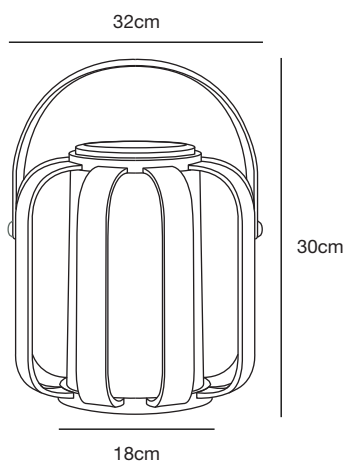

### Bob To-Go Portable by Says Who

- Masterbox** Qty 2
- Size** H: 30 cm, Ø: 32 cm, Shade Ø: 29,4 cm, Base Ø: 18 cm
- Material** Bamboo/Plastic
- IP Class** IP44, Class 3
- Cable** Cable: Black 100 cm replaceable  
Switch on fixture
- Light source** SOLAR LED, Incl. 4W LED, Lumen 300, Kelvin 2700, Life hours 30.000, RA 80, Beam angle 240°, Not dimmable  
Light source energy class A+

#### Features

- Solar charged
- High light output (300 lumen)
- Turns on automatically when darkness falls
- 30 cm high (suitable for Kettle spike and tripod)
- FSC approved bamboo

### LEO To-Go Portable by Says Who

- Masterbox** Qty 2
- Size** H: 30 cm, Ø: 29,9 cm, Base Ø: 18 cm
- Material** Bamboo/Plastic
- IP Class** IP44, Class 3
- Cable** Cable: Black 100 cm  
Switch on fixture
- Light source** SOLAR LED, Incl. 4W LED, Lumen 300, Kelvin 2700, Life hours 30.000, RA 80, Beam angle 240°, Not dimmable  
Light source energy class A+