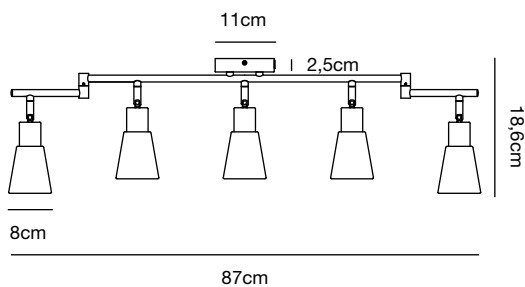

Cole Spot

Masterbox	Qty 3
Size	H: 18,6 cm, W: 87 cm, D: 24,2 cm, Shade Ø: 8 cm, Base Ø: 11 cm, Tilt angle: 90°
Canopy	Color: Black, Material: Metal Ø: 11 cm, H: 2,5 cm
Material	Metal/Glass
IP Class	IP20, Class 2
Light source	E14, Max. 40W, Excl. light source,

Features

Minimalist and classic design
Opal glass shade
Adjustable lamp head for a directional light

Anniversary Pendant

Masterbox	Qty 3
Size	H: 16 cm, Shade Ø: 35 cm, Shade H: 16 cm
Canopy	Color: White/Black, Material: Plastic Ø: 11,7 cm, H: 9 cm
Material	Metal
IP Class	IP20, Class 2
Cable	Cable: White/Black 210 cm non replaceable
Light source	E27, Max. 60W, Excl. light source,