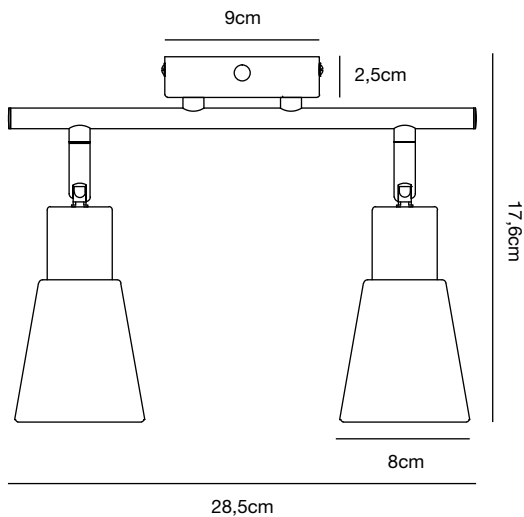

Cole 2-Wall

Masterbox	Qty 3
Size	H: 17,6 cm, W: 28,5 cm, D: 21,3 cm, Shade Ø: 8 cm, Base Ø: 0 cm, Tilt angle: 90°
Canopy	Color: Black, Material: Metal Ø: 9 cm, H: 2,5 cm
Material	Metal/Glass
IP Class	IP20, Class 2
Light source	E14, Max. 40W, Excl. light source,

Features

- Minimalist and classic design
- Opal glass shade
- Adjustable lamp head for a directional light
- Separate on/off switch on base
- Ideal as bedlight

Cole Spot

Masterbox	Qty 3
Size	H: 17,6 cm, W: 48,5 cm, D: 21,3 cm, Shade Ø: 8 cm, Tilt angle: 90°
Canopy	Color: Black, Material: Metal Ø: 9 cm, H: 2,5 cm
Material	Metal/Glass
IP Class	IP20, Class 2
Light source	E14, Max. 40W, Excl. light source,

Features

- Minimalist and classic design
- Opal glass shade
- Adjustable lamp head for a directional light