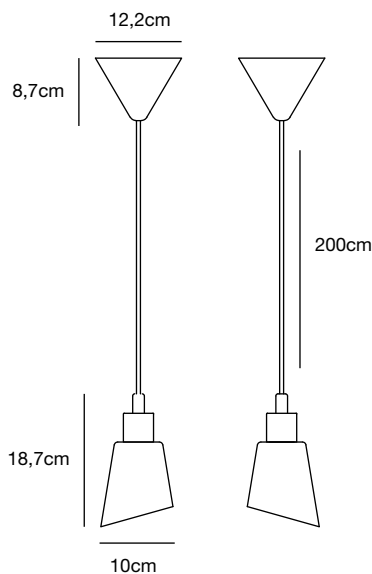

## Molli 2-kit Pendant

<b>Masterbox</b>	Qty 3
<b>Size</b>	H: 18,7 cm, W: 10 cm, L: 10 cm, Shade Ø: 10 cm
<b>Canopy</b>	Color: Black, Material: Plastic Ø: 12,2 cm, H: 8,7 cm
<b>Material</b>	Metal/Glass
<b>IP Class</b>	IP20, Class 2
<b>Cable</b>	Cable: Black 200 cm non replaceable
<b>Light source</b>	E14, Max. 40W, Excl. light source,

### Features

Minimalist and classic design  
Oblique, opal glass shade  
Set of 2 lamps

## Cole Wall

<b>Masterbox</b>	Qty 3
<b>Size</b>	H: 15,3 cm, W: 9 cm, D: 19 cm, Shade Ø: 8 cm, Base Ø: 9 cm, Tilt angle: 90°
<b>Material</b>	Metal/Glass
<b>IP Class</b>	IP20, Class 2
<b>Cable</b>	Cable: Black 150 cm replaceable Switch on fixture
<b>Light source</b>	E14, Max. 40W, Excl. light source,

### Features

Minimalist and classic design  
Opal glass shade  
Adjustable lamp head for a directional light  
Ideal as bedlight