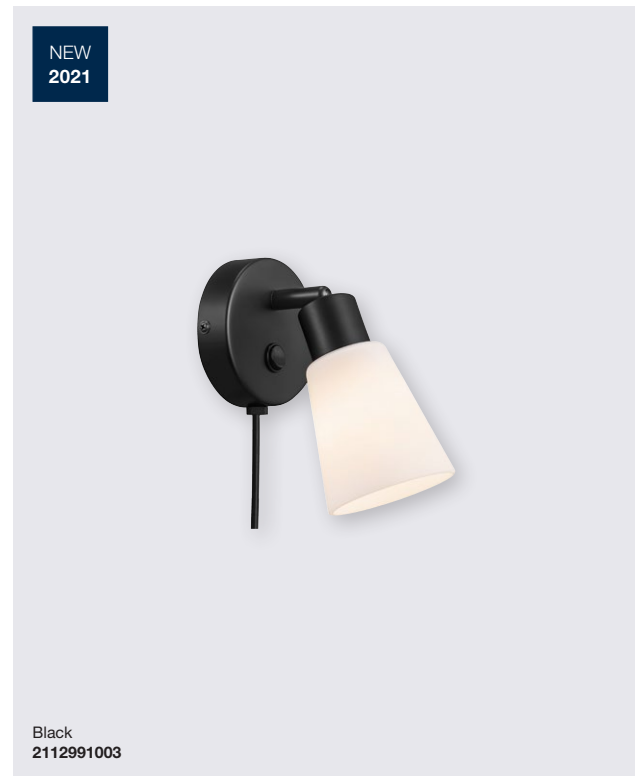

## Molli 2-kit Pendant

<b>Masterbox</b>	Qty 3
<b>Size</b>	H: 18,7 cm, W: 10 cm, L: 10 cm, Shade Ø: 10 cm
<b>Canopy</b>	Color: Black, Material: Plastic Ø: 12,2 cm, H: 8,7 cm
<b>Material</b>	Metal/Glass
<b>IP Class</b>	IP20, Class 2
<b>Cable</b>	Cable: Black 200 cm non replaceable
<b>Light source</b>	E14, Max. 40W, Excl. light source,

### Features

Minimalist and classic design  
Oblique, opal glass shade  
Set of 2 lamps

## Cole Wall

<b>Masterbox</b>	Qty 3
<b>Size</b>	H: 15,3 cm, W: 9 cm, D: 19 cm, Shade Ø: 8 cm, Base Ø: 9 cm, Tilt angle: 90°
<b>Material</b>	Metal/Glass
<b>IP Class</b>	IP20, Class 2
<b>Cable</b>	Cable: Black 150 cm replaceable Switch on fixture
<b>Light source</b>	E14, Max. 40W, Excl. light source,

### Features

Minimalist and classic design  
Opal glass shade  
Adjustable lamp head for a directional light  
Ideal as bedlight