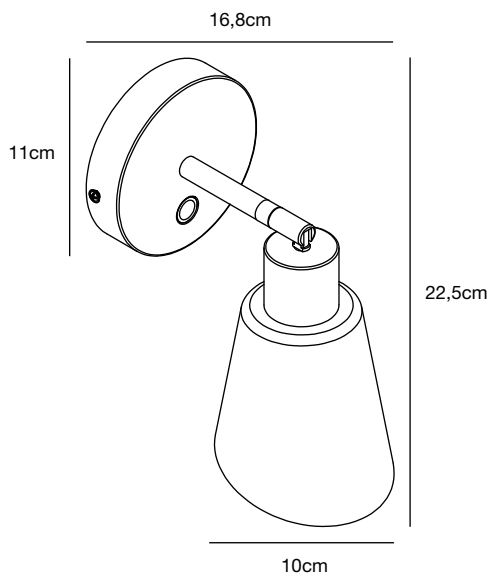

Black
2112811003

Molli Wall

Masterbox	Qty 3
Size	H: 22,5 cm, W: 11 cm, D: 16,8 cm, Shade Ø: 10 cm, Base Ø: 11 cm, Tilt angle: 90°
Material	Metal/Glass
IP Class	IP20, Class 2
Cable	Cable: Black 150 cm replaceable Switch on fixture
Light source	E14, Max. 40W, Excl. light source,

Features

Minimalist and classic design
Oblique, opal glass shade
Adjustable lamp head for a directional light

Black
2112825003

Molli Table

Masterbox	Qty 3
Size	H: 46 cm, W: 15 cm, L: 16,7 cm, Shade Ø: 10 cm, Pipe Ø: 1,27 cm, Base Ø: 15 cm, Tilt angle: 90°
Material	Metal/Glass
IP Class	IP20, Class 2
Cable	Cable: Black 150 cm non replaceable Switch on fixture
Light source	E14, Max. 40W, Excl. light source,

Features

Minimalist and classic design
Oblique, opal glass shade
Adjustable lamp head for a directional light