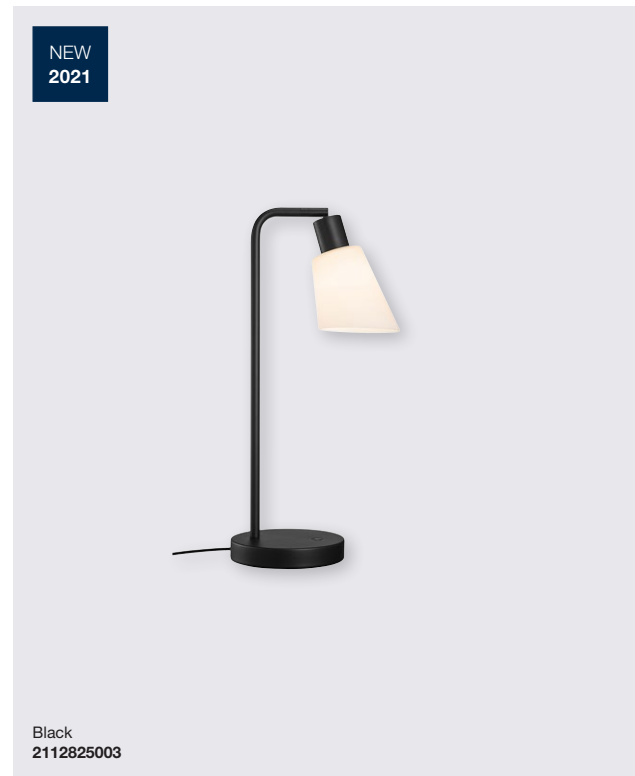

Black
2112811003

Molli Wall

Masterbox	Qty 3
Size	H: 22,5 cm, W: 11 cm, D: 16,8 cm, Shade Ø: 10 cm, Base Ø: 11 cm, Tilt angle: 90°
Material	Metal/Glass
IP Class	IP20, Class 2
Cable	Cable: Black 150 cm replaceable Switch on fixture
Light source	E14, Max. 40W, Excl. light source,

Features

Minimalist and classic design
Oblique, opal glass shade
Adjustable lamp head for a directional light

Black
2112825003

Molli Table

Masterbox	Qty 3
Size	H: 46 cm, W: 15 cm, L: 16,7 cm, Shade Ø: 10 cm, Pipe Ø: 1,27 cm, Base Ø: 15 cm, Tilt angle: 90°
Material	Metal/Glass
IP Class	IP20, Class 2
Cable	Cable: Black 150 cm non replaceable Switch on fixture
Light source	E14, Max. 40W, Excl. light source,

Features

Minimalist and classic design
Oblique, opal glass shade
Adjustable lamp head for a directional light