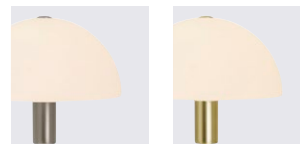

White  
48555001

Black  
2112305003

Black  
48555003

Green  
48555023

Brushed steel  
2112305032

Brass  
2112305035

## Ellen Table

<b>Masterbox</b>	Qty 3
<b>Size</b>	H: 40,5 cm, Shade Ø: 20 cm, Base Ø: 16 cm
<b>Material</b>	Metal/Plastic
<b>IP Class</b>	IP20, Class 2
<b>Cable</b>	Textile cable: White/Black 150 cm non replaceable Switch on cable
<b>Light source</b>	E14, Max. 40W, Excl. light source,

### Features

Contemporary and simple style  
Creating a soft Downlight

### Features

Exclusive and classic style  
Mouth blown glass shade