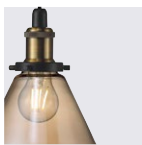

Clear/Dark Brass
45823000

Smoked/Dark Brass
45823027

NEW
2021

Black
2112053003

Brass
2112053035

Disa Pendant

Masterbox	Qty 3
Size	H: 21,5 cm, Shade Ø: 18,5 cm
Canopy	Color: Black, Material: Plastic Ø: 11,8 cm, H: 5,8 cm
Material	Glass
IP Class	IP20, Class 2
Cable	Cable: Black 300 cm non replaceable
Light source	E27, Max. 60W, Excl. light source,

Features

Industrial style
Mouth blown glass
Design your own lamp with a decorative bulb

Paco Pendant

Masterbox	Qty 6
Size	H: 17,3 cm, W: 4,2 cm, L: 4,2 cm, Pipe Ø: 0,9 cm
Canopy	Color: Black, Material: Plastic Ø: 12,5 cm, H: 8,5 cm
Material	Metal
IP Class	IP 20, Class 2
Cable	Cable: Black 200 cm non replaceable
Light source	E27, Max. 40W, Excl. light source,

Features

Minimalist and modern style
Create your own design expression with a decorative bulb
Hang 3 or more lamps together in a line or cluster