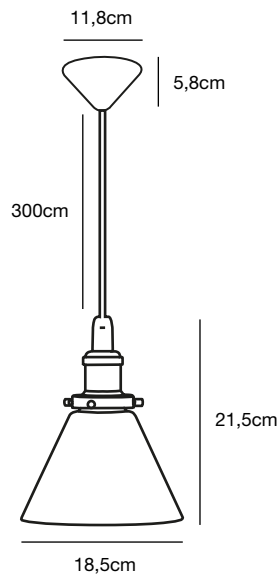

Clear/Dark Brass
45823000

Smoked/Dark Brass
45823027

NEW
2021

Black
2112053003

Brass
2112053035

Disa Pendant

Masterbox	Qty 3
Size	H: 21,5 cm, Shade Ø: 18,5 cm
Canopy	Color: Black, Material: Plastic Ø: 11,8 cm, H: 5,8 cm
Material	Glass
IP Class	IP20, Class 2
Cable	Cable: Black 300 cm non replaceable
Light source	E27, Max. 60W, Excl. light source,

Features

Industrial style
Mouth blown glass
Design your own lamp with a decorative bulb

Paco Pendant

Masterbox	Qty 6
Size	H: 17,3 cm, W: 4,2 cm, L: 4,2 cm, Pipe Ø: 0,9 cm
Canopy	Color: Black, Material: Plastic Ø: 12,5 cm, H: 8,5 cm
Material	Metal
IP Class	IP 20, Class 2
Cable	Cable: Black 200 cm non replaceable
Light source	E27, Max. 40W, Excl. light source,