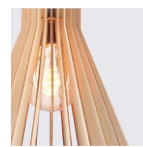

Nature
2112453014

Dicte Wall

Masterbox	Qty 3
Size	H: 37,5 cm, W: 21 cm, D: 24 cm, Shade Ø: 21 cm
Material	Textile/Metal
IP Class	IP 20, Class 2
Cable	Cable: Black 150 cm replaceable Switch on fixture
Light source	E14, Max. 40W, Excl. light source,

Features

- Soft and natural design
- Handtied pleated cotton
- Multifunctional bedside lamp with USB port for charging your phone or other devise
- Small shelf for storage