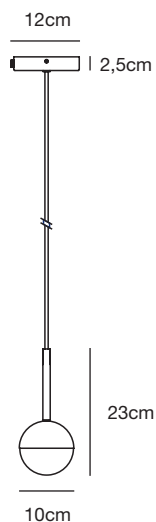

Contina Pendant

Masterbox	Qty 4
Size	H: 23 cm, W: 10 cm, L: 10 cm, Shade Ø: 10 cm
Canopy	Color: Black/Brass, Material: Metal Ø: 12 cm, H: 2,5 cm
Material	Metal/Glass
IP Class	IP20, Class 2
Cable	Textile cable: Black/White 200 cm non replaceable
Light source	G9, Max. 5W, Excl. light source,

Features

Contemporary art deco style
White opal mouth blown glass
Provides a soft, diffused light

Contina Pendant

Masterbox	Qty 2
Size	H: 41,3 cm, W: 10 cm, L: 90 cm, Shade Ø: 10 cm
Canopy	Color: Black, Material: Metal Ø: 40*5 cm, H: 2,5 cm
Material	Metal/Glass
IP Class	IP20, Class 2
Cable	Textile cable: Black/White 200 cm
Light source	G9, Max. 5W, Excl. light source,

Features

Contemporary art deco style
White opal mouth blown glass
Three lamp heads that emits a practical light