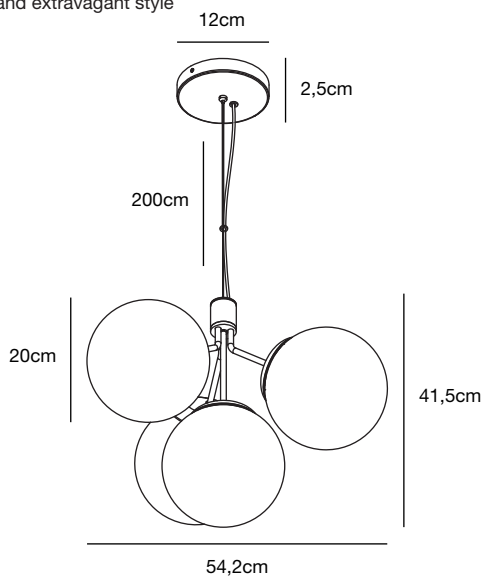

Ivona Pendant

Masterbox	Qty 2
Size	H: 41,5 cm, W: 54,2 cm, L: 54,2 cm, Shade Ø: 20 cm, Base Ø: 12 cm
Canopy	Color: Black/Brass, Material: Metal Ø: 12 cm, H: 2,5 cm
Material	Metal/Glass
IP Class	IP20, Class 2
Cable	Textile cable: Black/White 200 cm non replaceable
Light source	E27, Max. 28W, Excl. light source,

Features

Modern interpretation of the classic chandelier
Mouth blown glass
Emits a beautiful light from the glass balls for a modern and extravagant style

Ivona Pendant

Masterbox	Qty 2
Size	H: 44,5 cm, W: 62 cm, L: 62 cm, Shade Ø: 20 cm
Canopy	Color: Black/Brass, Material: Metal Ø: 12 cm, H: 2,5 cm
Material	Metal/Glass
IP Class	IP20, Class 2
Cable	Textile cable: Black/White 200 cm non replaceable
Light source	E27, Max. 28W, Excl. light source,