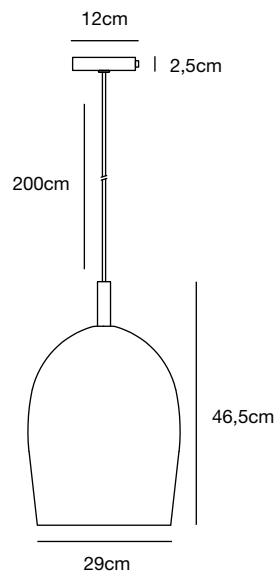

Amber
2112733027

Grey
2112733047

Uma 30 Pendant

Masterbox	Qty 3
Size	H: 46,5 cm, W: 29 cm, L: 29 cm, Shade Ø: 29 cm
Canopy	Color: Black/Gold, Material: Metal Ø: 12 cm, H: 2,5 cm
Material	Glass/Metal
IP Class	IP 20, Class 1
Cable	Textile cable: Black/Gold 200 cm non replaceable
Light source	E27, Max. 40W, Excl. light source,

Features

Modern and decorative design
Mouth blown glass shade
Characteristic twisted fabric cable

Jelly Pendant

Masterbox	Qty 2
Size	H: 22,8 cm, W: 39 cm, L: 39 cm, Shade Ø: 39 cm
Canopy	Color: Brass, Material: Metal Ø: 12,5 cm, H: 2,5 cm
Material	Glass/Metal
IP Class	IP20, Class 2
Cable	Textile cable: White 200 cm non replaceable
Light source	E27, Max. 40W, Excl. light source,