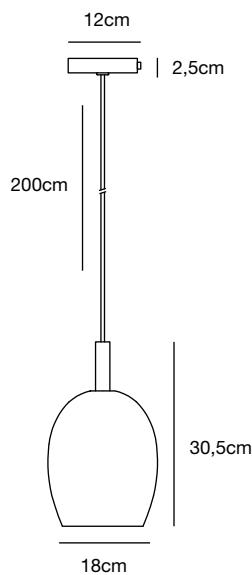

Amber
2112703027

Grey
2112703047

Amber
2112723027

Grey
2112723047

Uma 18 Pendant

Masterbox	Qty 3
Size	H: 30,5 cm, W: 18 cm, L: 18 cm, Shade Ø: 18 cm
Canopy	Color: Black/Gold, Material: Metal Ø: 12 cm, H: 2,5 cm
Material	Glass/Metal
IP Class	IP 20, Class 1
Cable	Textile cable: Black/Gold 200 cm non replaceable
Light source	E27, Max. 40W, Excl. light source,

Features

Modern and decorative design
Mouth blown glass shade
Characteristic twisted fabric cable

Uma 23 Pendant

Masterbox	Qty 3
Size	H: 39,5 cm, W: 23 cm, L: 23 cm, Shade Ø: 23 cm
Canopy	Color: Black/Gold, Material: Metal Ø: 12 cm, H: 2,5 cm
Material	Glass/Metal
IP Class	IP 20, Class 1
Cable	Textile cable: Black/Gold 200 cm non replaceable
Light source	E27, Max. 40W, Excl. light source,