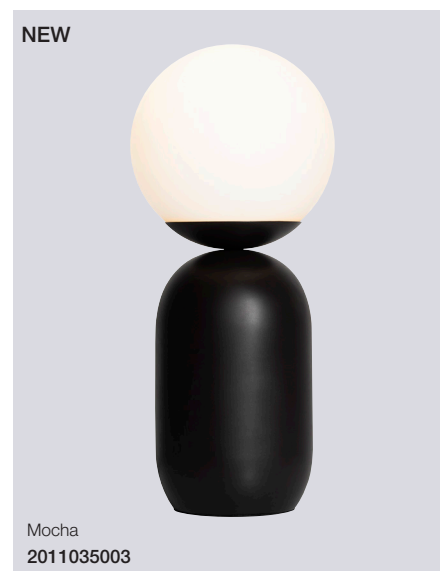

Grey
2011003010

Notti Pendant

Masterbox	Qty 3
Size	H: 23,8 cm, W: 20 cm, L: 20 cm, Shade Ø: 20 cm
Material	Glass/Metal
IP Class	IP20, Class 2
Cable	Textile cable: Black/White 200 cm non replaceable
Canopy	Color: Black/White, Material: Plastic Ø: 12,2 cm, H: 8,6 cm
Light source	E27, Max. 40W, Excl. light source,
Features	Contemporary and simple style, Organic shape, White opal mouthblown glass and black matte metal

Grey
2010903010

Grey
2011035010

Notti Pendant

Masterbox	Qty 6
Size	H: 12,5 cm, W: 6 cm, L: 6 cm, Ø: 6 cm
Material	Metal
IP Class	IP20, Class 2
Cable	Textile cable: Black/White 200 cm non replaceable
Canopy	Color: Black/White, Material: Plastic Ø: 12,2 cm, H: 8,6 cm
Light source	E27, Max. 40W, Excl. light source,
Features	Contemporary and simple style, Organic shape, Design your own lamp with a decorative bulb

Notti Table

Masterbox	Qty 3
Size	H: 34,5 cm, W: 15 cm, L: 15 cm, Shade Ø: 15 cm
Material	Metal/Glass
IP Class	IP20, Class 2
Cable	Textile cable: Black/White 150 cm non replaceable Switch on cable
Light source	E14, Max. 25W, Excl. light source,
Features	Contemporary and simple style, Organic shape, White opal mouthblown glass and black matte metal