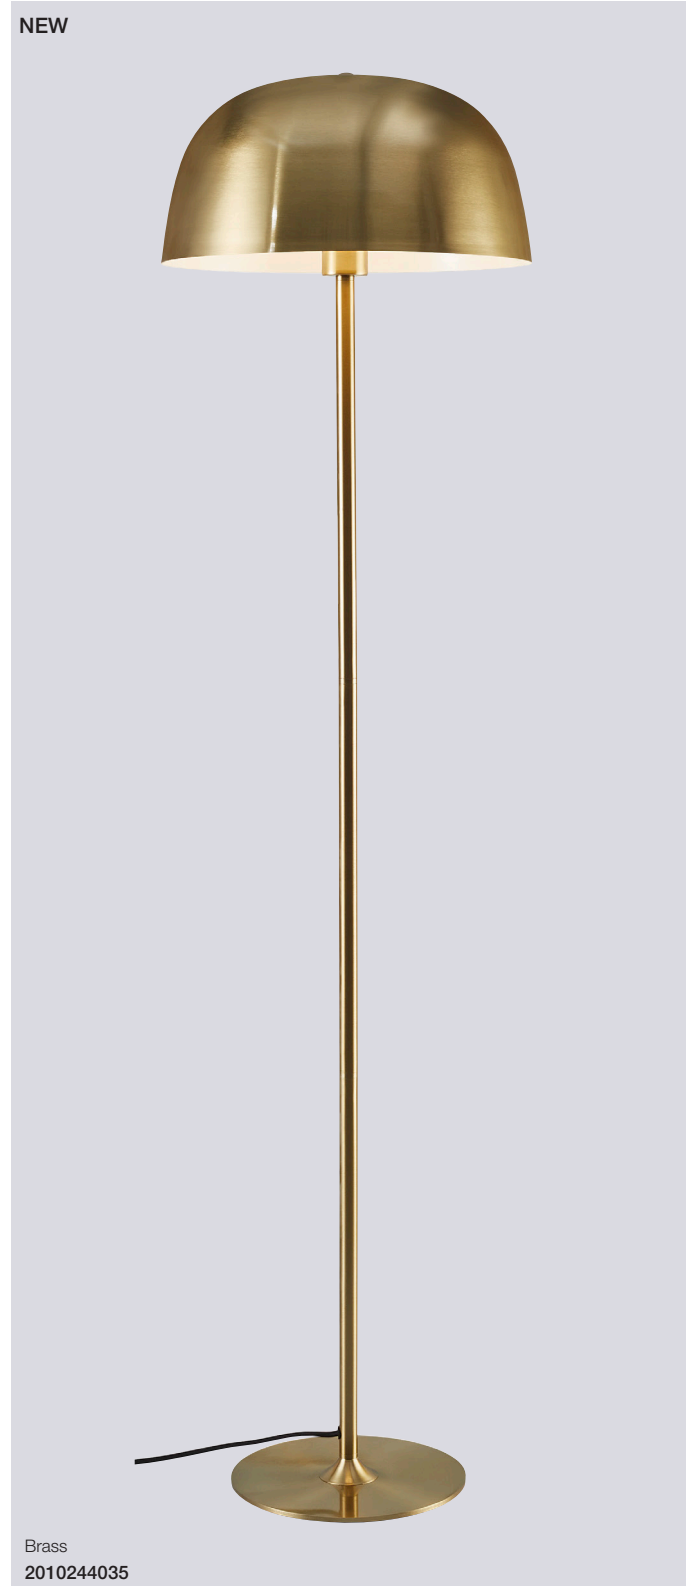

Cera Pendant

Masterbox	Qty 2
Size	W: 36 cm, L: 36 cm, Shade Ø: 36 cm, Shade H: 29 cm
Material	Metal
IP Class	IP20, Class 2
Cable	Textile cable: Black 200 cm non replaceable
Canopy	Color: Black, Material: Plastic Ø: 12,3 cm, H: 8,7 cm
Light source	E27, Max. 60W, Excl. light source,
Features	Glamorous style, Brass adds coziness and warmth to the interior

Cera Table

Masterbox	Qty 3
Size	H: 48 cm, Shade Ø: 24 cm, Pipe Ø: 1,6 cm, Base Ø: 18 cm
Material	Metal
IP Class	IP20, Class 2
Cable	Textile cable: Black 150 cm non replaceable Switch on cable
Light source	E14, Max. 40W, Excl. light source,
Features	Glamorous style, Brass adds coziness and warmth to the interior

Cera Floor

Masterbox	Qty 2
Size	H: 127 cm, Shade Ø: 36 cm, Pipe Ø: 1,9 cm, Base Ø: 24 cm
Material	Metal
IP Class	IP20, Class 2
Cable	Textile cable: Black 150 cm non replaceable Switch on cable
Light source	E27, Max. 60W, Excl. light source,
Features	Glamorous style, Brass adds coziness and warmth to the interior