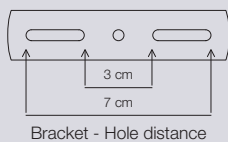

Masterbox	Qty 3
Size	H: 31 cm, W: 30 cm, L: 30 cm, Shade Ø: 30 cm
Material	Metal
IP Class	IP20, Class 2
Cable	Cable: Black 200 cm non replaceable
Canopy	Color: Black, Material: Plastic Ø: 12,5 cm, H: 8,5 cm
Light source	E27, Max. 40W, Excl. light source,
Features	Industrial style, Beautiful light effect with holes in the shade, Material mix with matt metal and brass details

Pine Multiple Pendant

Masterbox	Qty 2
Size	H: 31 cm, W: 30 cm, L: 30 cm
Material	Metal
IP Class	IP20, Class 2
Cable	Cable: Black 200 cm non replaceable
Canopy	Color: Black, Material: Metal L: 60 cm, H: 2,7 cm
Light source	E27, Excl. light source,
Features	Industrial style, Beautiful light effect with holes in the shade, Material mix with matt metal and brass details

NEW

Black
2010381003

Grey
2010381010

NEW

Grey
2010405010

Black
2010405003

Pine Wall

Masterbox	Qty 3
Size	H: 13,5 cm, W: 19,5 cm, L: 13,5 cm, Shade Ø: 13,5 cm, Tilt angle: 90°
Material	Metal
IP Class	IP20, Class 2
Cable	Cable: Black 150 cm replaceable Switch on fixture
Light source	GU10, Max. 15W, Excl. light source,
Features	Industrial style, Beautiful light effect with holes in the shade, Material mix with matt metal and brass details

Pine Table

Masterbox	Qty 3
Size	H: 47 cm, W: 15 cm, L: 21 cm, Shade Ø: 13,5 cm, Pipe Ø: 1,53 cm, Base Ø: 15 cm, Tilt angle: 90°
Material	Metal
IP Class	IP20, Class 2
Cable	Cable: Black 150 cm non replaceable Switch on fixture
Light source	GU10, Max. 15W, Excl. light source,
Features	Industrial style, Beautiful light effect with holes in the shade, Material mix with matt metal and brass details