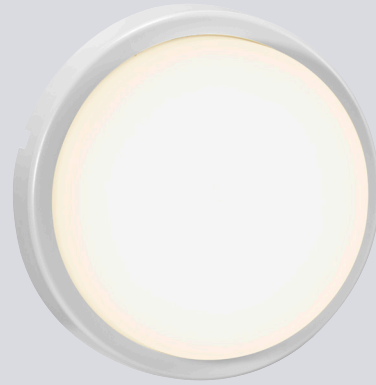

NEW

White, Opal white
2019161001

NEW

White, Opal white
2019171001

Cuba Energy Wall

Masterbox	Qty 3
Size	H: 17,5 cm, W: 4,3 cm, Ø: 17,5 cm, Shade Ø: 16,3 cm
Material	Plastic/Plastic
IP Class	IP54, Class 2
Light source	Fixed LED, Incl. 11W LED, Lumen 700, Kelvin 3000, Life hours 30.000, RA 80, Beam angle 121.30°, Not dimmable
Features	Surprisingly low price, Designed for both ceiling and wall mounting, 5 year LED guarantee

Cuba Bright Wall

Masterbox	Qty 3
Size	H: 17,5 cm, W: 4,3 cm, Ø: 17,5 cm, Shade Ø: 16,3 cm
Material	Plastic/Aluminium
IP Class	IP54, Class 2
Light source	Fixed LED, Incl. 14W LED, Lumen 1.600, Kelvin 3000, Life hours 30.000, RA 80, Beam angle 121.80°, Not dimmable
Features	Surprisingly low price, Designed for both ceiling and wall mounting, 5 year LED guarantee

NEW

White, Opal white
2019181001

NEW

White, Opal white
2019191001

Cuba Energy Wall

Masterbox	Qty 3
Size	H: 20,5 cm, W: 4,3 cm, L: 10 cm
Material	Plastic/Plastic
IP Class	IP54, Class 2
Light source	Fixed LED, Incl. 7W LED, Lumen 700, Kelvin 3000, Life hours 30.000, RA 80, Beam angle 124.80°, Not dimmable
Features	Surprisingly low price, Designed for both ceiling and wall mounting, 5 year LED guarantee

Cuba Bright wall

Masterbox	Qty 3
Size	H: 20,5 cm, W: 4,3 cm, L: 10 cm
Material	Plastic/Aluminium
IP Class	IP54, Class 2
Light source	Fixed LED, Incl. 14W LED, Lumen 1.600, Kelvin 3000, Life hours 30.000, RA 80, Beam angle 124.70°, Not dimmable
Features	Surprisingly low price, Designed for both ceiling and wall mounting, 5 year LED guarantee