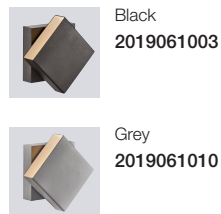

### Fold 10 Wall by Bønnelycke mdd

- Masterbox** Qty 3
- Size** H: 14,8 cm, W: 10,5 cm, D: 5 cm
- Material** Aluminium/Plastic - Copper/Plastic - Galvanized steel/Plastic - Brass/Plastic - Corten/Plastic
- IP Class** IP54, Class 1
- Light source** Fixed LED, Incl. 2X3,5W LED, Up to 2X250 Lumen, Kelvin 3000, Life hours 30.000, Beam angle 205°, Not dimmable
- Features** 3 light effects included, Both up- and down-light, Parallel connection possible, 5 year LED guarantee

### Fold 15 Wall by Bønnelycke mdd

- Masterbox** Qty 3
- Size** H: 21 cm, W: 14,8 cm, D: 5 cm
- Material** Aluminium/Plastic - Copper/Plastic - Galvanized steel/Plastic - Brass/Plastic - Metal/Plastic
- IP Class** IP54, Class 1
- Light source** Fixed LED, Incl. 2X3,5W LED, Up to 2X250 Lumen, Kelvin 3000, Life hours 30.000, Beam angle 205°, Not dimmable
- Features** 3 light effects included, Both up- and down-light, Parallel connection possible, 5 year LED guarantee

### Turn Wall by Bønnelycke mdd

- Masterbox** Qty 3
- Size** W: 15 cm, L: 15 cm, D: 8,3 cm
- Material** Aluminium
- IP Class** IP54, Class 1
- Light source** Fixed LED, Incl. 13W LED, Lumen 970, Kelvin 2700, Life hours 30.000, RA 80, Beam angle 120°, Dimmable
- Features** 360° turnable shade, Parallel connection possible, Dimmable with wall dimmer, 5 year LED guarantee

### Aleria Wall

- Masterbox** Qty 3
- Size** H: 10,7 cm, W: 11,5 cm, D: 14,7 cm
- Material** Metal
- IP Class** IP44, Class 1
- Light source** GU10, Max. 35W, Excl. light source,
- Features** Compact design, Fits GU10 smart bulb, Designed for both outdoor and bathroom use