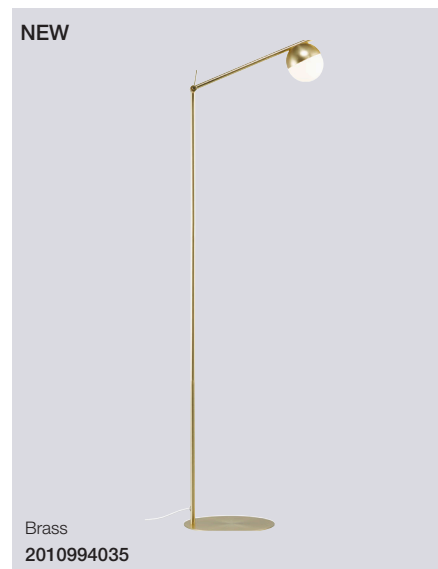

Contina Pendant

Masterbox	Qty 2
Size	H: 41,3 cm, W: 10 cm, L: 90 cm, Shade Ø: 10 cm
Material	Metal/Glass
IP Class	IP20, Class 2
Cable	Textile cable: Black/White 200 cm
Canopy	Color: Black, Material: Metal Ø: 40*5 cm, H: 2,5 cm
Light source	G9, Max. 5W, Excl. light source,
Features	Modern and glamour style, White opal mouthblown glass and black matte metal, Three lamp heads that emits a practical light

Contina Wall

Masterbox	Qty 3
Size	H: 37,2 cm, W: 12,5 cm, L: 73,6 cm, Shade Ø: 10 cm, Base Ø: 12 cm, Tilt angle: 165°
Material	Metal/Glass
IP Class	IP20, Class 2
Cable	Textile cable: Black/White 150 cm Switch on cable
Light source	G9, Max. 5W, Excl. light source,
Features	Modern and glamour style, White opal mouthblown glass and black matte metal, Flexible construction

Contina Pendant

Masterbox	Qty 3
Size	H: 48,5 cm, W: 15 cm, L: 27 cm, Shade Ø: 10 cm, Pipe Ø: 1,25 cm, Base Ø: 15 cm, Tilt angle: 130°
Material	Metal/Glass
IP Class	IP20, Class 2
Cable	Textile cable: Black/White 150 cm non replaceable Switch on cable
Light source	G9, Max. 5W, Excl. light source,
Features	Modern and glamour style, White opal mouthblown glass and black matte metal, Adjustable head to both sides and up/down

Contina Floor

Masterbox	Qty 2
Size	H: 139,5 cm, W: 25 cm, L: 35,5 cm, Shade Ø: 10 cm, Pipe Ø: 1,35 cm, Base Ø: 25 cm, Tilt angle: 140°
Material	Metal/Glass
IP Class	IP20, Class 2
Cable	Textile cable: Black/White 150 cm non replaceable Switch on cable
Light source	G9, Max. 5W, Excl. light source,
Features	Modern and glamour style, White opal mouthblown glass and black matte metal, Adjustable head to both sides and up/down