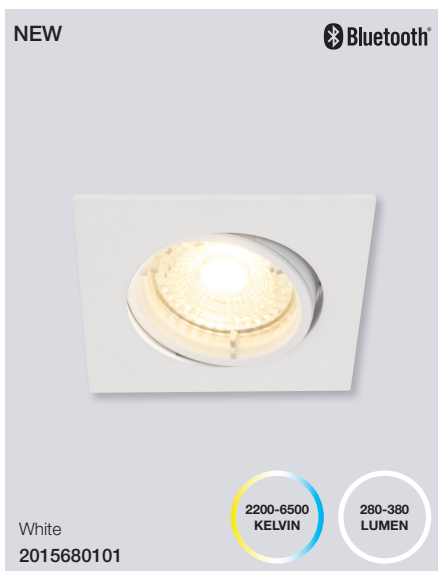

Carina Smart Light Downlight

Masterbox Qty 3
Light source GU10,
 Lumen 410, Kelvin 2200-6500, Life hours 15.000, RA 80,
 Beam angle 36°
Features Twist-lock for easy mounting of smart bulbs,
 Bluetooth connection to Nordlux Smart Light,
 Retrofit smart GU10 bulb included

Carina Smart Light 3-kit Downlight

Masterbox Qty 3
Light source GU10,
 Lumen 410, Kelvin 2200-6500, Life hours 15.000, RA 80,
 Beam angle 36°, Not dimmable
Features Twist-lock for easy mounting of smart bulbs,
 Bluetooth connection to Nordlux Smart Light,
 Retrofit smart GU10 bulb included

Carina Smart Light Square 3-Kit Downlight

Masterbox Qty 3
Light source GU10,
 Lumen 410, Kelvin 2200-6500, Life hours 15.000, RA 80,
 Beam angle 36°, Not dimmable
Features Twist-lock for easy mounting of smart bulbs,
 Bluetooth connection to Nordlux Smart Light,
 Retrofit smart GU10 bulb included