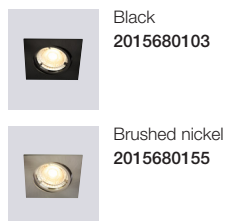

Carina Smart Light Downlight

Masterbox Qty 3
Light source GU10,
 Lumen 410, Kelvin 2200-6500, Life hours 15.000, RA 80,
 Beam angle 36°
Features Twist-lock for easy mounting of smart bulbs,
 Bluetooth connection to Nordlux Smart Light,
 Retrofit smart GU10 bulb included

Carina Smart Light 3-kit Downlight

Masterbox Qty 3
Light source GU10,
 Lumen 410, Kelvin 2200-6500, Life hours 15.000, RA 80,
 Beam angle 36°, Not dimmable
Features Twist-lock for easy mounting of smart bulbs,
 Bluetooth connection to Nordlux Smart Light,
 Retrofit smart GU10 bulb included

Carina Smart Light Square 3-Kit Downlight

Masterbox Qty 3
Light source GU10,
 Lumen 410, Kelvin 2200-6500, Life hours 15.000, RA 80,
 Beam angle 36°, Not dimmable
Features Twist-lock for easy mounting of smart bulbs,
 Bluetooth connection to Nordlux Smart Light,
 Retrofit smart GU10 bulb included