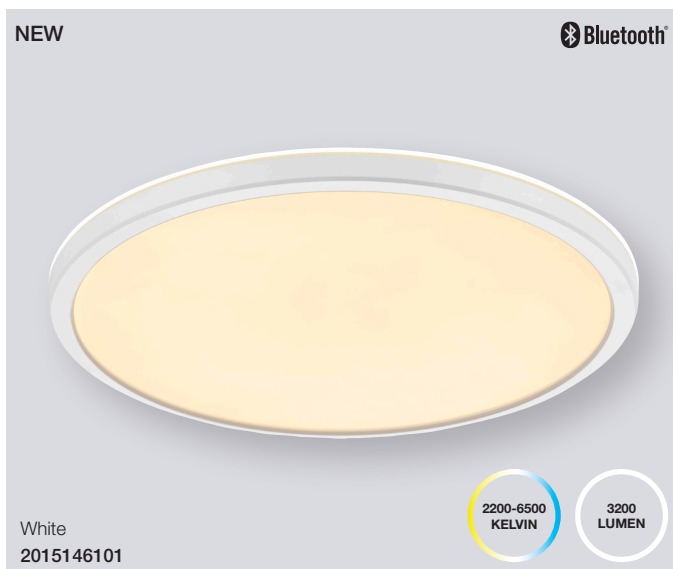

### Oja 30 Smart Light Ceiling

<b>Masterbox</b>	Qty 3
<b>Size</b>	W: 29,4 cm, L: 29,4 cm, D: 2,3 cm, Ø: 29,4 cm
<b>Material</b>	Plastic
<b>IP Class</b>	IP20, Class 2
<b>Light source</b>	Fixed LED, Incl. 15W LED, Lumen 1.600, Kelvin 2700-6500, Life hours 25.000, RA 80, Beam angle 120°
<b>Features</b>	Ultra-slim ceiling panel light, Bluetooth connection to Nordlux Smart Light, Adjustable kelvin and lumen output, 5 year LED guarantee

### Oja 43 Smart Light Ceiling

<b>Masterbox</b>	Qty 3
<b>Size</b>	W: 42,4 cm, L: 42,4 cm, D: 2,3 cm, Ø: 42,4 cm
<b>Material</b>	Plastic/Metal
<b>IP Class</b>	IP20, Class 2
<b>Light source</b>	Fixed LED, Incl. 20W LED, Lumen 2.200, Kelvin 2700-6500, Life hours 25.000, RA 80, Beam angle 120°
<b>Features</b>	Ultra-slim ceiling panel light, Bluetooth connection to Nordlux Smart Light, Adjustable kelvin and lumen output, 5 year LED guarantee

### Oja 60 Smart Light Ceiling

<b>Masterbox</b>	Qty 3
<b>Size</b>	H: 2,3 cm, W: 60 cm, D: 2,3 cm, Ø: 60 cm
<b>Material</b>	Plastic/Metal
<b>IP Class</b>	IP20, Class 1
<b>Light source</b>	Fixed LED, Incl. 30W LED, Lumen 3.200, Kelvin 2700-6500, Life hours 25.000, RA 80, Beam angle 120°
<b>Features</b>	Ultra-slim ceiling panel light, Bluetooth connection to Nordlux Smart Light, Adjustable kelvin and lumen output, 5 year LED guarantee

### Dorado Smart Light 1-Kit Downlight

<b>Masterbox</b>	Qty 6
<b>Size</b>	D: 5,4 cm, H: 5,4 cm, Ø: 8,5 cm
<b>Material</b>	Plastic/Metal
<b>IP Class</b>	IP65, Class 2
<b>Light source</b>	Fixed LED, Incl. 4,7W LED, Lumen 380, Kelvin 2200-6500, Life hours 20.000, RA 80, Beam angle 36°
<b>Features</b>	IP 65 protection for both outdoor and bathroom use, Bluetooth connection to Nordlux Smart Light, Adjustable kelvin and lumen output, 5 year LED guarantee