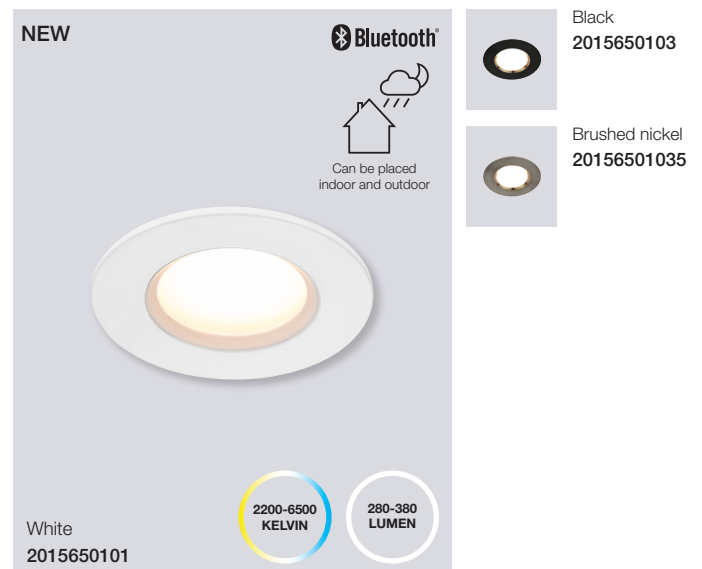

### Oja 30 Smart Light Ceiling

<b>Masterbox</b>	Qty 3
<b>Size</b>	W: 29,4 cm, L: 29,4 cm, D: 2,3 cm, Ø: 29,4 cm
<b>Material</b>	Plastic
<b>IP Class</b>	IP20, Class 2
<b>Light source</b>	Fixed LED, Incl. 15W LED, Lumen 1.600, Kelvin 2700-6500, Life hours 25.000, RA 80, Beam angle 120°
<b>Features</b>	Ultra-slim ceiling panel light, Bluetooth connection to Nordlux Smart Light, Adjustable kelvin and lumen output, 5 year LED guarantee

### Oja 43 Smart Light Ceiling

<b>Masterbox</b>	Qty 3
<b>Size</b>	W: 42,4 cm, L: 42,4 cm, D: 2,3 cm, Ø: 42,4 cm
<b>Material</b>	Plastic/Metal
<b>IP Class</b>	IP20, Class 2
<b>Light source</b>	Fixed LED, Incl. 20W LED, Lumen 2.200, Kelvin 2700-6500, Life hours 25.000, RA 80, Beam angle 120°
<b>Features</b>	Ultra-slim ceiling panel light, Bluetooth connection to Nordlux Smart Light, Adjustable kelvin and lumen output, 5 year LED guarantee

### Oja 60 Smart Light Ceiling

<b>Masterbox</b>	Qty 3
<b>Size</b>	H: 2,3 cm, W: 60 cm, D: 2,3 cm, Ø: 60 cm
<b>Material</b>	Plastic/Metal
<b>IP Class</b>	IP20, Class 1
<b>Light source</b>	Fixed LED, Incl. 30W LED, Lumen 3.200, Kelvin 2700-6500, Life hours 25.000, RA 80, Beam angle 120°
<b>Features</b>	Ultra-slim ceiling panel light, Bluetooth connection to Nordlux Smart Light, Adjustable kelvin and lumen output, 5 year LED guarantee

### Dorado Smart Light 1-Kit Downlight

<b>Masterbox</b>	Qty 6
<b>Size</b>	D: 5,4 cm, H: 5,4 cm, Ø: 8,5 cm
<b>Material</b>	Plastic/Metal
<b>IP Class</b>	IP65, Class 2
<b>Light source</b>	Fixed LED, Incl. 4,7W LED, Lumen 380, Kelvin 2200-6500, Life hours 20.000, RA 80, Beam angle 36°
<b>Features</b>	IP 65 protection for both outdoor and bathroom use, Bluetooth connection to Nordlux Smart Light, Adjustable kelvin and lumen output, 5 year LED guarantee