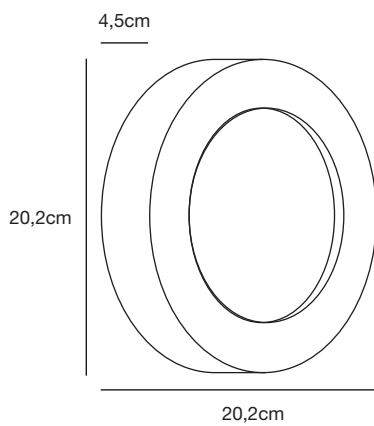

Black
17051003

Teton Ceiling

Masterbox	Qty 3
Size	D: 4,5 cm, Shade Ø: 20,2 cm
Material	Metal/Plastic
IP Class	IP54, Class 1
Light source	Fixed LED, Incl. 12W LED, Lumen 880, Kelvin 3000, Life hours 25.000, RA 80, Beam angle 160°, Not dimmable

Features

5 year LED guarantee
Parallel connection possible

Skot Wall

Masterbox	Qty 4
Size	W: 10 cm, L: 18 cm, D: 11 cm
Material	Plastic/Glass
IP Class	IP44, Class 2
Light source	E27, Max. 60W, Excl. light source,