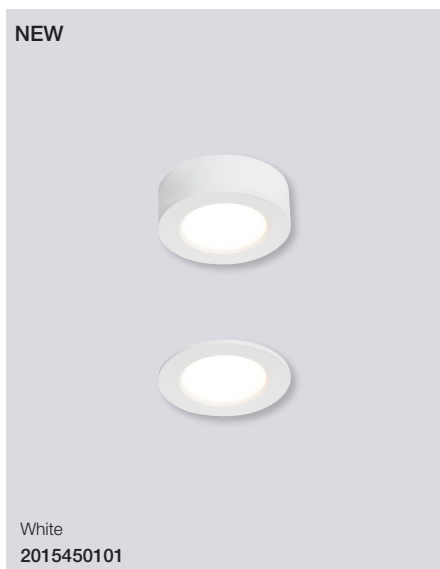

Silver
2015486154

Silver
2015496154

Bity Under cabinet

Masterbox	Qty 6
Size	H: 2,3 cm, W: 5,8 cm, L: 40 cm, D: 2,3 cm
Material	Plastic/Plastic
IP Class	IP20, Class 2
Light source	Fixed LED, Incl. 6W LED, Lumen 540, Kelvin 4000, Life hours 25.000, RA 80, Beam angle 120°, Not dimmable
Features	On/Off by PIR hand movement motion sensor, Installation brackets included, Rear cable entry, 5 year LED guarantee

Bity Under cabinet

Masterbox	Qty 4
Size	H: 2,3 cm, W: 5,8 cm, L: 55 cm, D: 2,3 cm
Material	Plastic/Plastic
IP Class	IP20, Class 2
Light source	Fixed LED, Incl. 9W LED, Lumen 800, Kelvin 4000, Life hours 25.000, RA 80, Beam angle 120°, Not dimmable
Features	On/Off by PIR hand movement motion sensor, Installation brackets included, Rear cable entry, 5 year LED guarantee

Black
2015450103

Brushed Nickel
2015450155

White
2015460101

Brushed Nickel
2015460155

Kitchenio 1-kit Under cabinet

Masterbox	Qty 3
Size	H: 2,1 cm, W: 6,4 cm, L: 6,4 cm, D: 2,1 cm, Ø: 6,4 cm
Material	Plastic/Plastic
IP Class	IP20, Class 2
Light source	Fixed LED, Incl. 2W LED, Lumen 170, Kelvin 3000-4000, Life hours 25.000, RA 80, Beam angle 110°, Not dimmable
Features	2-Step MOODMAKER 3000K/4000K by switch optional, Parallel connection possible memory+reset option, Recessed or surface mounting screw/taped incl., 5 year LED guarantee

Kitchenio 3-kit Under cabinet

Masterbox	Qty 3
Size	H: 2,1 cm, W: 6,4 cm, L: 6,4 cm, Ø: 6,4 cm
Material	Plastic/Plastic
IP Class	IP20, Class 2
Light source	Fixed LED, Incl. 3X2W LED, Lumen 3X170, Kelvin 3000/4000, Life hours 25.000, RA 80, Beam angle 110°, Not dimmable
Features	2-Step MOODMAKER 3000K/4000K by switch optional, Parallel connection possible memory+reset option, Recessed or surface mounting screw/taped incl., 5 year LED guarantee