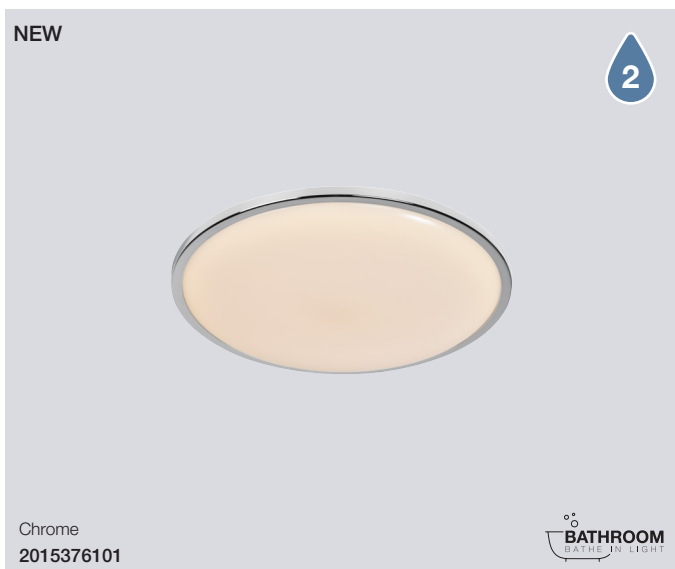

Montone IP44 Sensor 33 Ceiling

Masterbox Qty 3
Size H: 9,6 cm, W: 33 cm, L: 33 cm, D: 9,6 cm, Shade Ø: 33 cm
Material Metal/Plastic
IP Class IP44, Class 1
Light source Fixed LED, Incl. 18W LED, Lumen 2.000, Kelvin 3000, Life hours 30.000, RA 80, Beam angle 120°, Not dimmable
Features PIR movement SENSOR INSIDE, Adjustable sensor: lux, time sec./min. & radius, 5 year LED guarantee

Montone IP44 Sensor 36 Ceiling

Masterbox Qty 3
Size H: 10 cm, W: 36 cm, L: 36 cm, D: 10 cm, Shade Ø: 36 cm
Material Metal/Plastic
IP Class IP44, Class 1
Light source Fixed LED, Incl. 24W LED, Lumen 2.400, Kelvin 3000, Life hours 30.000, RA 80, Beam angle 120°, Not dimmable
Features PIR movement SENSOR INSIDE, Adjustable sensor: lux, time sec./min. & radius, 5 year LED guarantee

Theros Ceiling

Masterbox Qty 3
Size H: 4,8 cm, W: 35 cm, L: 35 cm, D: 4,8 cm
Material Plastic/Aluminium
IP Class IP44, Class 2
Light source Fixed LED, Incl. 15W LED, Lumen 1.650, Kelvin 3000/4000, Life hours 25.000, RA 90, Not dimmable
Features 3-Step MOODMAKER 3000K/4000K+night light by switch, Back Night Light Function 100lm memory, Easy Twist installation, 5 year LED guarantee

Oja Square 29 IP54 3000/4000K Ceiling

Masterbox Qty 3
Size H: 2,3 cm, W: 29,4 cm, L: 29,4 cm, D: 2,3 cm
Material Plastic/Plastic
IP Class IP54, Class 2
Light source Fixed LED, Incl. 14,5W LED, Lumen 1.600, Kelvin 3000/4000, Life hours 30.000, RA 80, Beam angle 120°, Not dimmable
Features 3-Step MOODMAKER 3000K/4000K+night light by switch, Night light on 20% with back light effect, Memory & reset function, 5 year LED guarantee