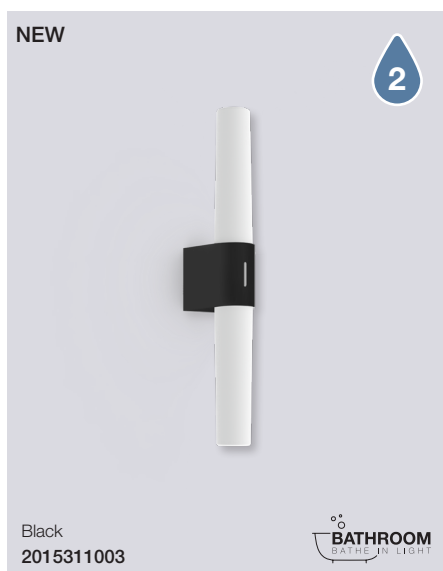

### Helva Double Wall

**Masterbox** Qty 3  
**Size** H: 10,5 cm, W: 5,7 cm, L: 42,5 cm, D: 10,5 cm  
**Material** Plastic/Plastic  
**IP Class** IP44, Class 2  
**Light source** Fixed LED, Incl. 9W LED, Lumen 900, Kelvin 3000/4000, Life hours 25.000, RA 90, Not dimmable  
**Features** 2-Step MOODMAKER scene select 3000K/4000K+dim, Stepless touch dimmer memory, Cabinet bracket included, 5 year LED guarantee.

### Helva Night Wall

**Masterbox** Qty 3  
**Size** H: 10,5 cm, W: 5,7 cm, L: 26,9 cm, D: 10,5 cm  
**Material** Plastic/Plastic  
**IP Class** IP44, Class 2  
**Light source** Fixed LED, Incl. 6.5W LED, Lumen 600, Kelvin 3000, Life hours 25.000, RA 90, Not dimmable  
**Features** 2-Step MOODMAKER touch full+night light memory, Night light 60lm, Touch switch, 5 year LED guarantee

### Helva Double Basic Wall

**Masterbox** Qty 3  
**Size** H: 10,5 cm, W: 5,7 cm, L: 42,5 cm, D: 10,5 cm  
**Material** Plastic/Plastic  
**IP Class** IP44, Class 2  
**Light source** Fixed LED, Incl. 9W LED, Lumen 900, Kelvin 3000, Life hours 25.000, RA 90, Not dimmable  
**Features** ON/OFF switch, Cabinet bracket included, Vertical/horizontal installation possible, 5 year LED guarantee

### Noxy Ceiling

**Masterbox** Qty 3  
**Size** H: 5,1 cm, W: 35 cm, L: 35 cm, D: 5,1 cm  
**Material** Plastic/Aluminium  
**IP Class** IP44, Class 2  
**Light source** Fixed LED, Incl. 15W LED, Lumen 1.650, Kelvin 3000-4000, Life hours 25.000, RA 90, Not dimmable  
**Features** 3-Step MOODMAKER 3000K/4000K+night light by switch, Back Night Light Function 100lm memory, 2 Detachable rings included, 5 year LED guarantee