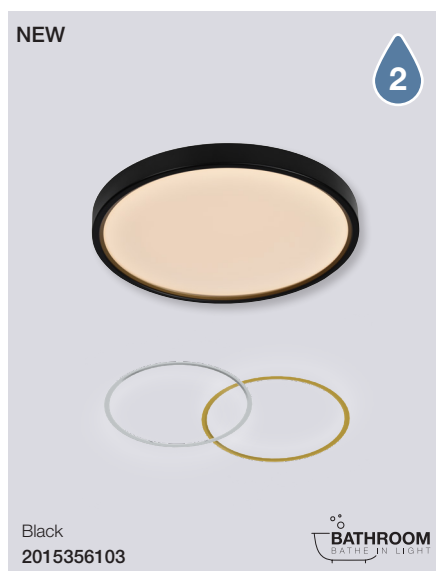

### Helva Double Wall

**Masterbox** Qty 3  
**Size** H: 10,5 cm, W: 5,7 cm, L: 42,5 cm, D: 10,5 cm  
**Material** Plastic/Plastic  
**IP Class** IP44, Class 2  
**Light source** Fixed LED, Incl. 9W LED, Lumen 900, Kelvin 3000/4000, Life hours 25.000, RA 90, Not dimmable  
**Features** 2-Step MOODMAKER scene select 3000K/4000K+dim, Stepless touch dimmer memory, Cabinet bracket included, 5 year LED guarantee.

### Helva Night Wall

**Masterbox** Qty 3  
**Size** H: 10,5 cm, W: 5,7 cm, L: 26,9 cm, D: 10,5 cm  
**Material** Plastic/Plastic  
**IP Class** IP44, Class 2  
**Light source** Fixed LED, Incl. 6.5W LED, Lumen 600, Kelvin 3000, Life hours 25.000, RA 90, Not dimmable  
**Features** 2-Step MOODMAKER touch full+night light memory, Night light 60lm, Touch switch, 5 year LED guarantee

### Helva Double Basic Wall

**Masterbox** Qty 3  
**Size** H: 10,5 cm, W: 5,7 cm, L: 42,5 cm, D: 10,5 cm  
**Material** Plastic/Plastic  
**IP Class** IP44, Class 2  
**Light source** Fixed LED, Incl. 9W LED, Lumen 900, Kelvin 3000, Life hours 25.000, RA 90, Not dimmable  
**Features** ON/OFF switch, Cabinet bracket included, Vertical/horizontal installation possible, 5 year LED guarantee

### Noxy Ceiling

**Masterbox** Qty 3  
**Size** H: 5,1 cm, W: 35 cm, L: 35 cm, D: 5,1 cm  
**Material** Plastic/Aluminium  
**IP Class** IP44, Class 2  
**Light source** Fixed LED, Incl. 15W LED, Lumen 1.650, Kelvin 3000-4000, Life hours 25.000, RA 90, Not dimmable  
**Features** 3-Step MOODMAKER 3000K/4000K+night light by switch, Back Night Light Function 100lm memory, 2 Detachable rings included, 5 year LED guarantee