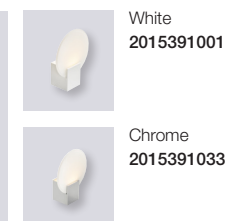

Otis 40 Wall

Masterbox	Qty 3
Size	H: 7,2 cm, W: 14,6 cm, L: 40 cm, D: 7,2 cm
Material	Aluminium/Plastic
IP Class	IP44, Class 2
Light source	Fixed LED, Incl. 13W LED, Lumen 1.300, Kelvin 3000, Life hours 25.000, RA 90, Not dimmable
Features	2-Step MOODMAKER by wall switch: 100%-night light, Night Light Function 20lm memory, Cabinet bracket included, 5 year LED guarantee

Otis 60 Wall

Masterbox	Qty 3
Size	H: 7,2 cm, W: 14,6 cm, L: 60 cm, D: 7,2 cm
Material	Aluminium/Plastic
IP Class	IP44, Class 2
Light source	Fixed LED, Incl. 16W LED, Lumen 1.650, Kelvin 3000, Life hours 25.000, RA 90, Not dimmable
Features	2-Step MOODMAKER by wall switch: 100%-night light, Night Light Function 35lm memory, Cabinet bracket included, 5 year LED guarantee

Mahi Downlight

Masterbox	Qty 3
Size	H: 4,5 cm, W: 8,5 cm, L: 8,5 cm
Material	Plastic/Metal
IP Class	IP65, Class 2
Light source	Fixed LED, Incl. 8,5W LED, Lumen 621, Kelvin 3000, Candela 310, Life hours 20.000, RA 80, Beam angle 100°, Not dimmable
Features	3-Step MOODMAKER dim 100%-55%-35% 621/345/23lm, Inter Connectable, Easy Connect, 5 year LED guarantee

Hester Wall

Masterbox	Qty 3
Size	H: 25,6 cm, W: 9 cm, L: 20 cm
Material	Plastic
IP Class	IP44, Class 2
Light source	Fixed LED, Incl. 9W LED, Lumen 900, Kelvin 3000, Life hours 25.000, RA 90, Not dimmable
Features	3-Step MOODMAKER by wall switch: 100%-50%-20%, Night Light 60lm memory, Tempered frosted cutted glass, 5 year LED guarantee