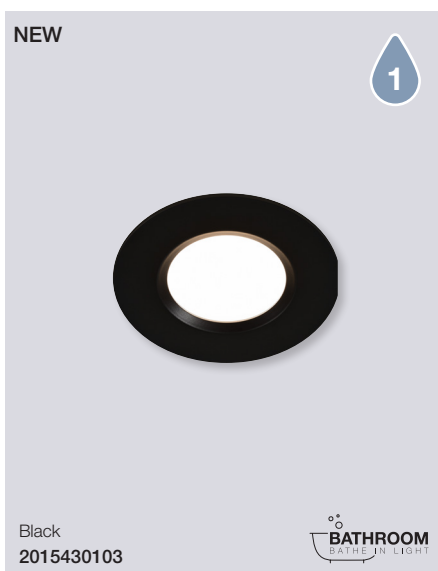

Otis 40 Wall

Masterbox	Qty 3
Size	H: 7,2 cm, W: 14,6 cm, L: 40 cm, D: 7,2 cm
Material	Aluminium/Plastic
IP Class	IP44, Class 2
Light source	Fixed LED, Incl. 13W LED, Lumen 1.300, Kelvin 3000, Life hours 25.000, RA 90, Not dimmable
Features	2-Step MOODMAKER by wall switch: 100%-night light, Night Light Function 20lm memory, Cabinet bracket included, 5 year LED guarantee

Otis 60 Wall

Masterbox	Qty 3
Size	H: 7,2 cm, W: 14,6 cm, L: 60 cm, D: 7,2 cm
Material	Aluminium/Plastic
IP Class	IP44, Class 2
Light source	Fixed LED, Incl. 16W LED, Lumen 1.650, Kelvin 3000, Life hours 25.000, RA 90, Not dimmable
Features	2-Step MOODMAKER by wall switch: 100%-night light, Night Light Function 35lm memory, Cabinet bracket included, 5 year LED guarantee

Mahi Downlight

Masterbox	Qty 3
Size	H: 4,5 cm, W: 8,5 cm, L: 8,5 cm
Material	Plastic/Metal
IP Class	IP65, Class 2
Light source	Fixed LED, Incl. 8,5W LED, Lumen 621, Kelvin 3000, Candela 310, Life hours 20.000, RA 80, Beam angle 100°, Not dimmable
Features	3-Step MOODMAKER dim 100%-55%-35% 621/345/23lm, Inter Connectable, Easy Connect, 5 year LED guarantee

Hester Wall

Masterbox	Qty 3
Size	H: 25,6 cm, W: 9 cm, L: 20 cm
Material	Plastic
IP Class	IP44, Class 2
Light source	Fixed LED, Incl. 9W LED, Lumen 900, Kelvin 3000, Life hours 25.000, RA 90, Not dimmable
Features	3-Step MOODMAKER by wall switch: 100%-50%-20%, Night Light 60lm memory, Tempered frosted cutted glass, 5 year LED guarantee