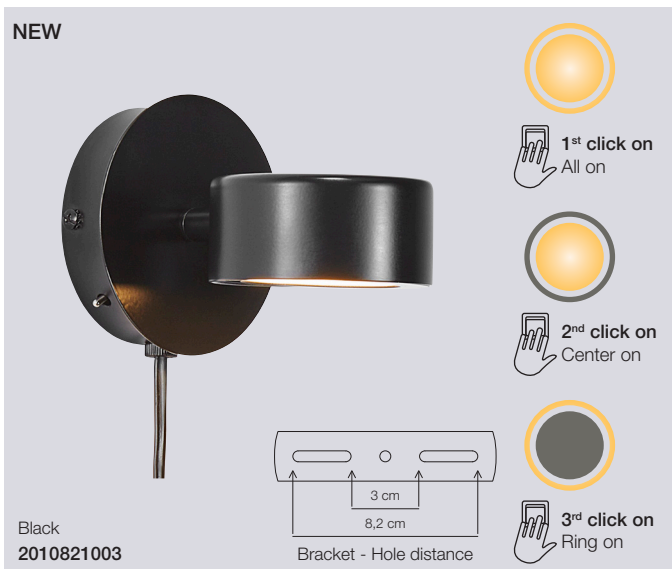

Clyde Pendant

Masterbox	Qty 2
Size	H: 22,25 cm, W: 8,5 cm, L: 89,6 cm, Shade Ø: 8,5 cm, Tilt angle: 320°
Material	Metal/Plastic
IP Class	IP20, Class 2
Cable	Textile cable: Black 200 cm non replaceable
Canopy	Color: Black, Material: Metal, Ø: 12,5 cm, H: 2,5 cm
Light source	Fixed LED, Incl. 4X5W SMD, Incl. 3-Step MOODMAKER™ with memory, Lumen 4X350, Kelvin 2700, Life hours 25.000, RA 80, Beam angle 120°, Not dimmable
Features	Minimalistic design, Adjustable construction, 350 lumen per head, 5 year LED guarantee

Clyde Pendant

Masterbox	Qty 2
Size	H: 9,3 cm, W: 8,5 cm, L: 115 cm
Material	Metal/Plastic
IP Class	IP20, Class 2
Cable	Textile cable: Black 200 cm non replaceable
Canopy	Color: Black, Material: Metal, Ø: 35x9 cm, H: 2,5 cm
Light source	Fixed LED, Incl. 4X5W SMD, Incl. 3-Step MOODMAKER™, Lumen 4X350, Kelvin 2700, Life hours 25.000, RA 80, Beam angle 120°, Not dimmable
Features	Minimalistic design, 3-step MOODMAKER™ with memory function, 350 lumen per head, 5 year LED guarantee

Clyde Wall

Masterbox	Qty 3
Size	H: 10 cm, W: 10 cm, D: 13,6 cm, Shade Ø: 8,5 cm, Tilt angle: 320°
Material	Metal/Plastic
IP Class	IP20, Class 2
Cable	Textile cable: Black 150 cm replaceable On wall base
Light source	Fixed LED, Incl. 5W LED, Incl. 3-Step MOODMAKER™, Lumen 350, Kelvin 2700, Life hours 25.000, RA 80, Beam angle 120°, Not dimmable
Features	Minimalistic design, 3-step MOODMAKER™ with memory function, 350 lumen per head, 5 year LED guarantee

Clyde Table

Masterbox	Qty 3
Size	H: 40,7 cm, W: 15 cm, L: 25,5 cm, Shade Ø: 8,5 cm, Pipe Ø: 1,15 cm, Tilt angle: 130°
Material	Metal/Plastic
IP Class	IP20, Class 2
Cable	Textile cable: Black 150 cm non replaceable Switch on cable
Light source	Fixed LED, Incl. 5W LED, Incl. 3-Step MOODMAKER™ with memory, Lumen 350, Kelvin 2700, Life hours 25.000, RA 80, Beam angle 120°, Not dimmable
Features	Minimalistic design, Adjustable construction, 350 lumen per head, 5 year LED guarantee