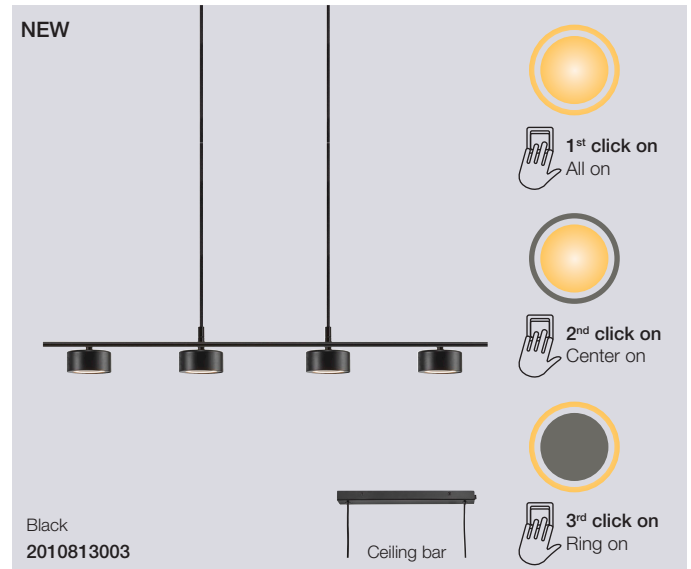

Clyde Pendant

Masterbox	Qty 2
Size	H: 22,25 cm, W: 8,5 cm, L: 89,6 cm, Shade Ø: 8,5 cm, Tilt angle: 320°
Material	Metal/Plastic
IP Class	IP20, Class 2
Cable	Textile cable: Black 200 cm non replaceable
Canopy	Color: Black, Material: Metal, Ø: 12,5 cm, H: 2,5 cm
Light source	Fixed LED, Incl. 4X5W SMD, Incl. 3-Step MOODMAKER™ with memory, Lumen 4X350, Kelvin 2700, Life hours 25.000, RA 80, Beam angle 120°, Not dimmable
Features	Minimalistic design, Adjustable construction, 350 lumen per head, 5 year LED guarantee

Clyde Pendant

Masterbox	Qty 2
Size	H: 9,3 cm, W: 8,5 cm, L: 115 cm
Material	Metal/Plastic
IP Class	IP20, Class 2
Cable	Textile cable: Black 200 cm non replaceable
Canopy	Color: Black, Material: Metal, Ø: 35x9 cm, H: 2,5 cm
Light source	Fixed LED, Incl. 4X5W SMD, Incl. 3-Step MOODMAKER™, Lumen 4X350, Kelvin 2700, Life hours 25.000, RA 80, Beam angle 120°, Not dimmable
Features	Minimalistic design, 3-step MOODMAKER™ with memory function, 350 lumen per head, 5 year LED guarantee

Clyde Wall

Masterbox	Qty 3
Size	H: 10 cm, W: 10 cm, D: 13,6 cm, Shade Ø: 8,5 cm, Tilt angle: 320°
Material	Metal/Plastic
IP Class	IP20, Class 2
Cable	Textile cable: Black 150 cm replaceable On wall base
Light source	Fixed LED, Incl. 5W LED, Incl. 3-Step MOODMAKER™, Lumen 350, Kelvin 2700, Life hours 25.000, RA 80, Beam angle 120°, Not dimmable
Features	Minimalistic design, 3-step MOODMAKER™ with memory function, 350 lumen per head, 5 year LED guarantee

Clyde Table

Masterbox	Qty 3
Size	H: 40,7 cm, W: 15 cm, L: 25,5 cm, Shade Ø: 8,5 cm, Pipe Ø: 1,15 cm, Tilt angle: 130°
Material	Metal/Plastic
IP Class	IP20, Class 2
Cable	Textile cable: Black 150 cm non replaceable Switch on cable
Light source	Fixed LED, Incl. 5W LED, Incl. 3-Step MOODMAKER™ with memory, Lumen 350, Kelvin 2700, Life hours 25.000, RA 80, Beam angle 120°, Not dimmable
Features	Minimalistic design, Adjustable construction, 350 lumen per head, 5 year LED guarantee