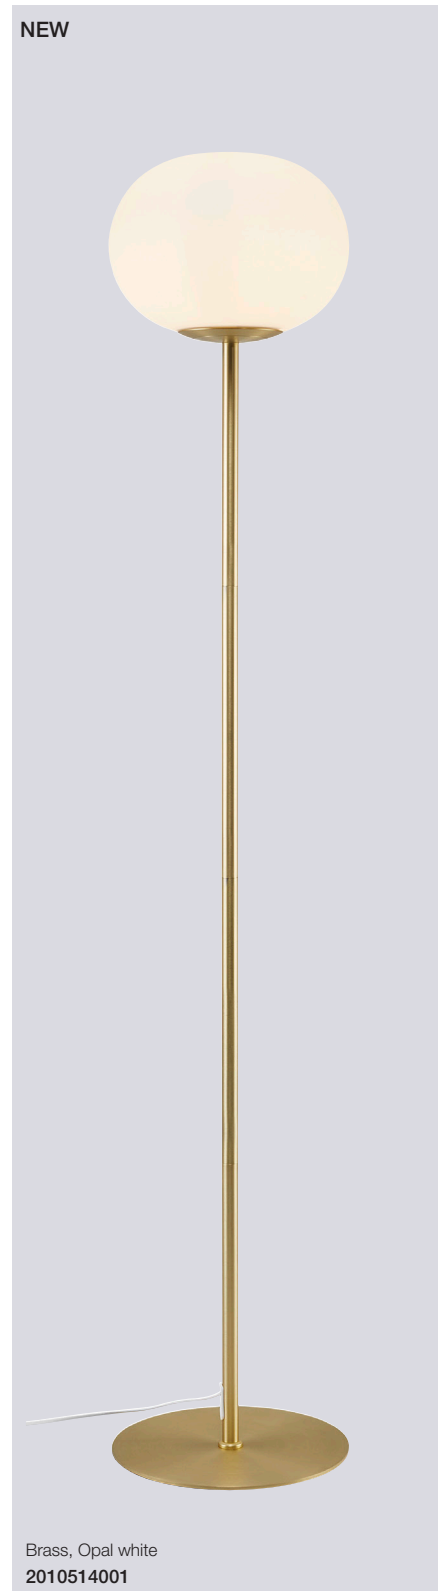

Brass
opal white
2010506001

Black - Smoked
2010506047

Bracket - Hole distance

Alton Ceiling

- Masterbox** Qty 3
- Size** H: 24 cm, W: 27,5 cm, L: 27,5 cm, Shade Ø: 27,5 cm, Shade H: 21,5 cm
- Canopy** Color: Brass/Black, Material: Metal
Ø: 12,6 cm, H: 2,5 cm
- Material** Glass/Metal
- IP Class** IP20, Class 2
- Light source** E27, Max. 25W, Excl. light source,
- Features** Mouthblown glass, Modern and glamour style,
Opal white mouthblown glass and exclusive brass

Black, Smoked
47645047

Brass, Opal white
47645001

Alton Table

- Masterbox** Qty 3
- Size** H: 29 cm, Shade Ø: 20 cm
- Material** Glass/Metal
- IP Class** IP20, Class 2
- Cable** Textile cable: Black 150 cm non replaceable
Switch on cable
- Light source** E14, Max. 15W, Excl. light source,
- Features** Mouthblown glass, Modern and glamour style,
Opal white mouthblown glass and exclusive brass

Black, Smoked
2010514047

Brass, Opal white
2010514001

Alton Floor

- Masterbox** Qty 2
- Size** H: 150 cm, W: 28 cm, L: 28 cm, Shade Ø: 27,5 cm,
Pipe Ø: 1,9 cm, Base Ø: 28 cm
- Material** Metal/Glass
- IP Class** IP20, Class 2
- Cable** Cable: White/Black 150 cm non replaceable
Switch on cable
- Light source** E27, Max. 25W, Excl. light source,
- Features** Mouthblown glass, Modern and glamour style,
Opal white mouthblown glass and exclusive brass