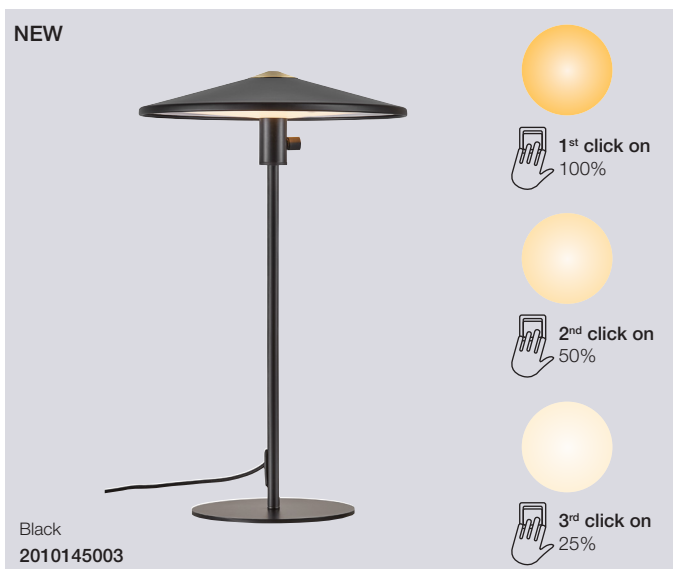

Balance Pendant

Masterbox	Qty 3
Size	Shade Ø: 42 cm, Shade H: 15,8 cm
Material	Metal/Acrylic
IP Class	IP20, Class 2
Cable	Textile cable: Black 200 cm non replaceable
Canopy	Color: Black, Material: Plastic Ø: 12,3 cm, H: 8,6 cm
Light source	Fixed LED, Incl. 17,5W LED, Incl. 3-Step MOODMAKER™ 100-50-25%, Lumen 1.700, Kelvin 2700, Life hours 30.000, RA 80, Beam angle 120°, Not dimmable
Features	Minimalistic design, 1700 Lumen with 3 step dimming from wall switch, 5 year LED guarantee

Balance Wall

Masterbox	Qty 2
Size	H: 31 cm, W: 30 cm, D: 50 cm, Shade Ø: 30 cm, Pipe Ø: 1,3 cm, Tilt angle: 136°
Material	Metal/Acrylic
IP Class	IP20, Class 2
Cable	Textile cable: Black 150 cm non replaceable, Switch on cable
Light source	Fixed LED, Incl. 17,5W LED, Incl. 3-Step MOODMAKER™ 100-50-25%, Lumen 1.200, Kelvin 2700, Life hours 30.000, RA 80, Beam angle 120°, Not dimmable
Features	Minimalistic design, 1200 Lumen with 3 step dimming from cable switch, Adjustable up/down and to both sides, 5 year LED guarantee

Balance Table

Masterbox	Qty 2
Size	H: 49,5 cm, W: 30 cm, Shade Ø: 30 cm, Pipe Ø: 1,35 cm, Base Ø: 18,5 cm
Material	Metal/Acrylic
IP Class	IP20, Class 2
Cable	Textile cable: Black 150 cm non replaceable Switch on fixture
Light source	Fixed LED, Incl. 17,5W LED, Incl. 3-Step MOODMAKER™ 100-50-25%, Lumen 1.200, Kelvin 2700, Life hours 30.000, RA 80, Beam angle 120°, Not dimmable
Features	Minimalistic design, 1200 Lumen with 3 step dimming from socket switch, Interchangeable decorative top in black & brass, 5 year LED guarantee