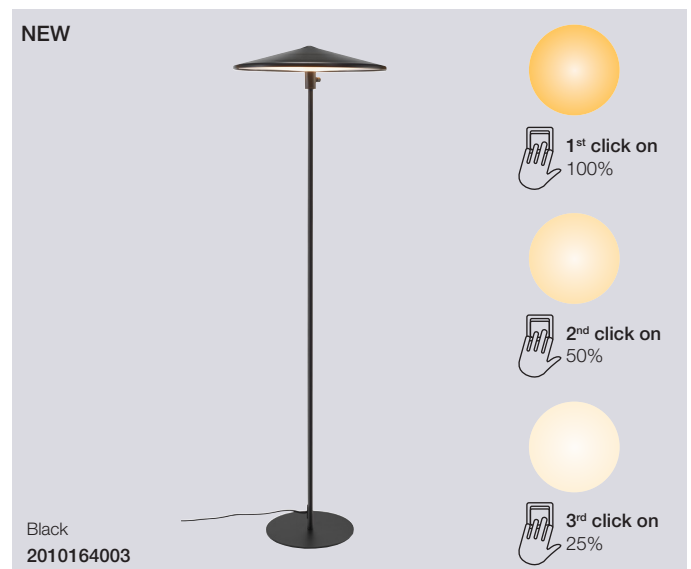

Balance Pendant

Masterbox	Qty 3
Size	Shade Ø: 42 cm, Shade H: 15,8 cm
Material	Metal/Acrylic
IP Class	IP20, Class 2
Cable	Textile cable: Black 200 cm non replaceable
Canopy	Color: Black, Material: Plastic Ø: 12,3 cm, H: 8,6 cm
Light source	Fixed LED, Incl. 17,5W LED, Incl. 3-Step MOODMAKER™ 100-50-25%, Lumen 1.700, Kelvin 2700, Life hours 30.000, RA 80, Beam angle 120°, Not dimmable
Features	Minimalistic design, 1700 Lumen with 3 step dimming from wall switch, 5 year LED guarantee

Balance Wall

Masterbox	Qty 2
Size	H: 31 cm, W: 30 cm, D: 50 cm, Shade Ø: 30 cm, Pipe Ø: 1,3 cm, Tilt angle: 136°
Material	Metal/Acrylic
IP Class	IP20, Class 2
Cable	Textile cable: Black 150 cm non replaceable, Switch on cable
Light source	Fixed LED, Incl. 17,5W LED, Incl. 3-Step MOODMAKER™ 100-50-25%, Lumen 1.200, Kelvin 2700, Life hours 30.000, RA 80, Beam angle 120°, Not dimmable
Features	Minimalistic design, 1200 Lumen with 3 step dimming from cable switch, Adjustable up/down and to both sides, 5 year LED guarantee

Balance Table

Masterbox	Qty 2
Size	H: 49,5 cm, W: 30 cm, Shade Ø: 30 cm, Pipe Ø: 1,35 cm, Base Ø: 18,5 cm
Material	Metal/Acrylic
IP Class	IP20, Class 2
Cable	Textile cable: Black 150 cm non replaceable Switch on fixture
Light source	Fixed LED, Incl. 17,5W LED, Incl. 3-Step MOODMAKER™ 100-50-25%, Lumen 1.200, Kelvin 2700, Life hours 30.000, RA 80, Beam angle 120°, Not dimmable
Features	Minimalistic design, 1200 Lumen with 3 step dimming from socket switch, Interchangeable decorative top in black & brass, 5 year LED guarantee