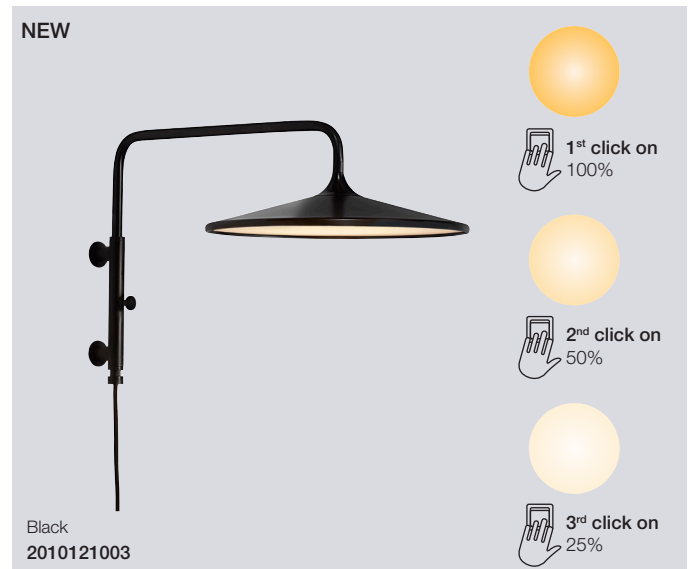

Balance Pendant

Masterbox	Qty 3
Size	Shade Ø: 42 cm, Shade H: 15,8 cm
Material	Metal/Acrylic
IP Class	IP20, Class 2
Cable	Textile cable: Black 200 cm non replaceable
Canopy	Color: Black, Material: Plastic Ø: 12,3 cm, H: 8,6 cm
Light source	Fixed LED, Incl. 17,5W LED, Incl. 3-Step MOODMAKER™ 100-50-25%, Lumen 1.700, Kelvin 2700, Life hours 30.000, RA 80, Beam angle 120°, Not dimmable
Features	Minimalistic design, 1700 Lumen with 3 step dimming from wall switch, 5 year LED guarantee

Balance Wall

Masterbox	Qty 2
Size	H: 31 cm, W: 30 cm, D: 50 cm, Shade Ø: 30 cm, Pipe Ø: 1,3 cm, Tilt angle: 136°
Material	Metal/Acrylic
IP Class	IP20, Class 2
Cable	Textile cable: Black 150 cm non replaceable, Switch on cable
Light source	Fixed LED, Incl. 17,5W LED, Incl. 3-Step MOODMAKER™ 100-50-25%, Lumen 1.200, Kelvin 2700, Life hours 30.000, RA 80, Beam angle 120°, Not dimmable
Features	Minimalistic design, 1200 Lumen with 3 step dimming from cable switch, Adjustable up/down and to both sides, 5 year LED guarantee

Balance Table

Masterbox	Qty 2
Size	H: 49,5 cm, W: 30 cm, Shade Ø: 30 cm, Pipe Ø: 1,35 cm, Base Ø: 18,5 cm
Material	Metal/Acrylic
IP Class	IP20, Class 2
Cable	Textile cable: Black 150 cm non replaceable Switch on fixture
Light source	Fixed LED, Incl. 17,5W LED, Incl. 3-Step MOODMAKER™ 100-50-25%, Lumen 1.200, Kelvin 2700, Life hours 30.000, RA 80, Beam angle 120°, Not dimmable
Features	Minimalistic design, 1200 Lumen with 3 step dimming from socket switch, Interchangeable decorative top in black & brass, 5 year LED guarantee