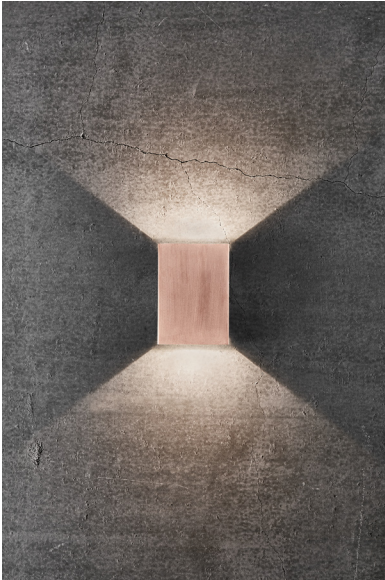

# nordlux®

Height (cm): 14.9  
Width (cm): 4.5  
10.6

## Fold 10

Item number: 2019041030 Copper  
EAN: 5704924000546

Packaging unit 3  
Material: Copper/Plastic  
IP54, Class 1 (Earth contact), 230V  
LED MODUL, Light source incl. 2x3,5w led

Area: Outdoor  
Total driver+bulb consumption (Watt): 7  
Transformer/driver placement: I lampen

## Lightsource info (pr. lightsource)

Lumen: 225  
Lumen/Watt: 60  
Lifetime: 30000  
On/Off: 15000  
Colour temperature: 3000K  
RA: 80  
Beam angle: 120°  
Dimmable: No

"Fold a sheet of paper, place a bulb behind - and you have a lamp." Although the reality is not that simple, designer Henrik Bønnelycke wants the light to appear as if it is. In terms of shape, Fold is brightly clear, where the selected details and latest LED technology are in focus. The magnetic shade makes the installation simple and the design distinct without visible screws. The light shines up and down, and the four included light patterns change the light based on desire and personal style and are also an element for light dimming.