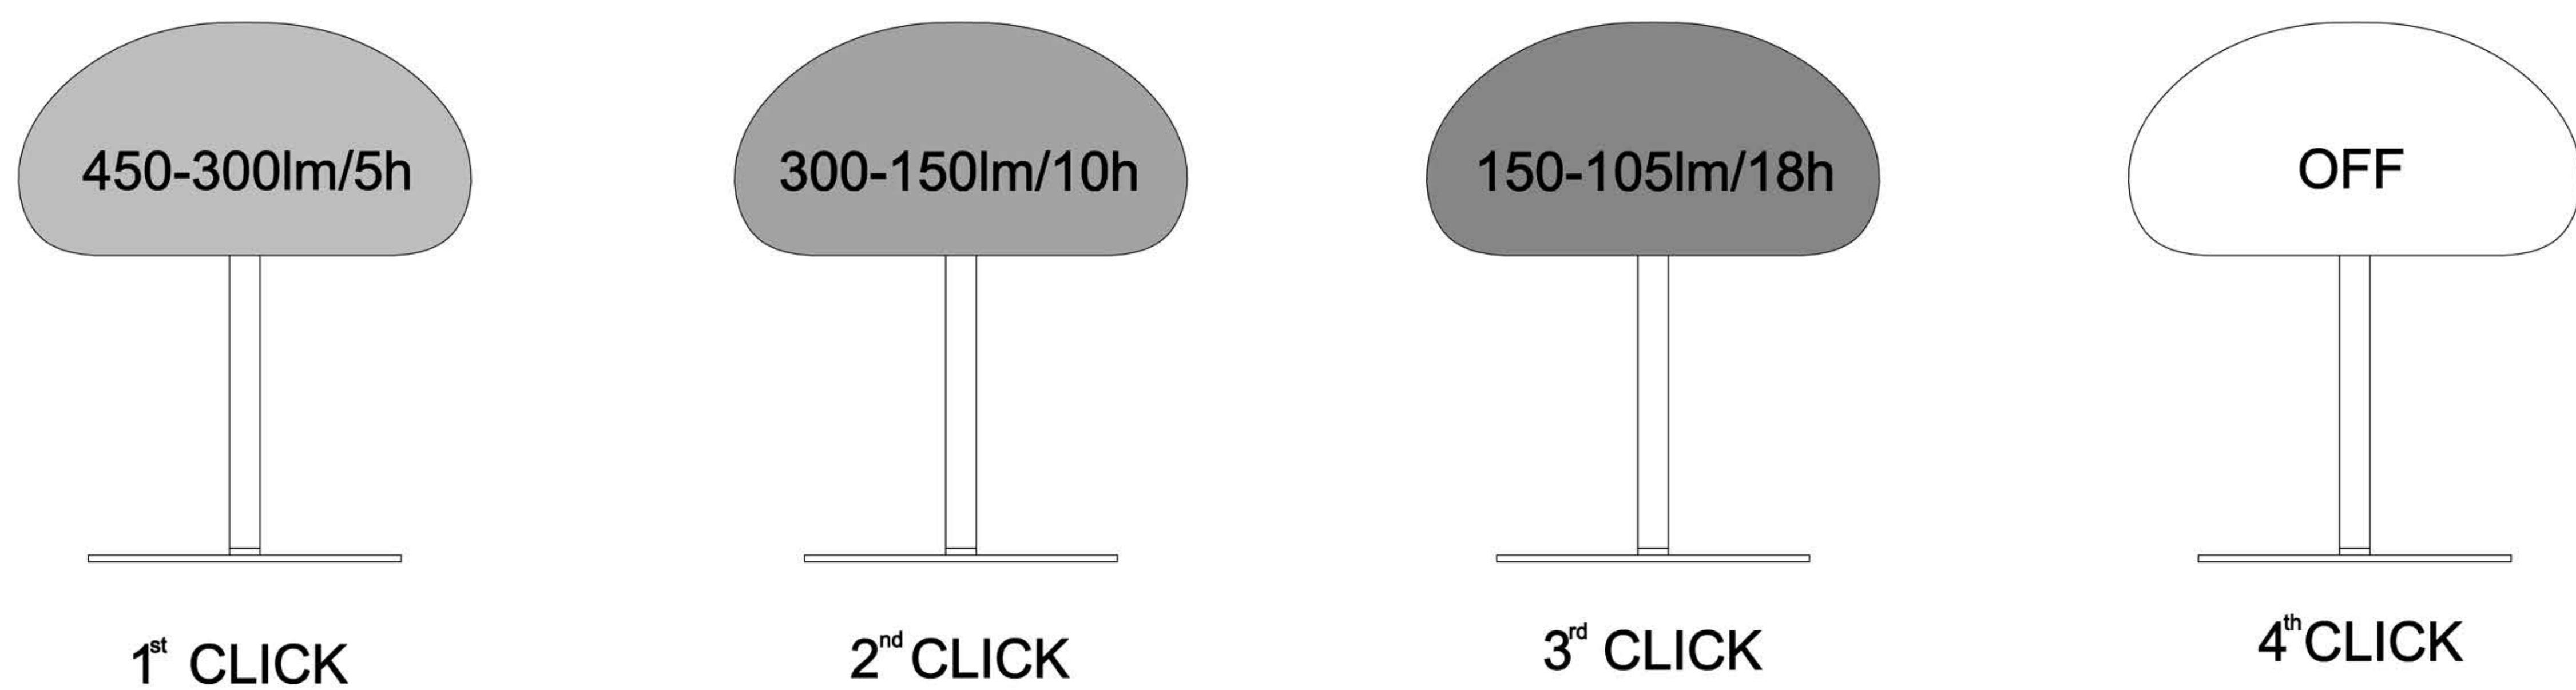

3-STEP MOODMAKER™

Warning

* This luminaire has been designed to be used in operating temperatures between -20° and $+45^{\circ}\text{C}$. If luminaire is used in other ambient temperatures, the life of the battery may be reduced and not work properly. Don't leave this product under direct sunlight.

* When replacing the battery, replace the battery with the same specifications as indicated on the supplied battery.