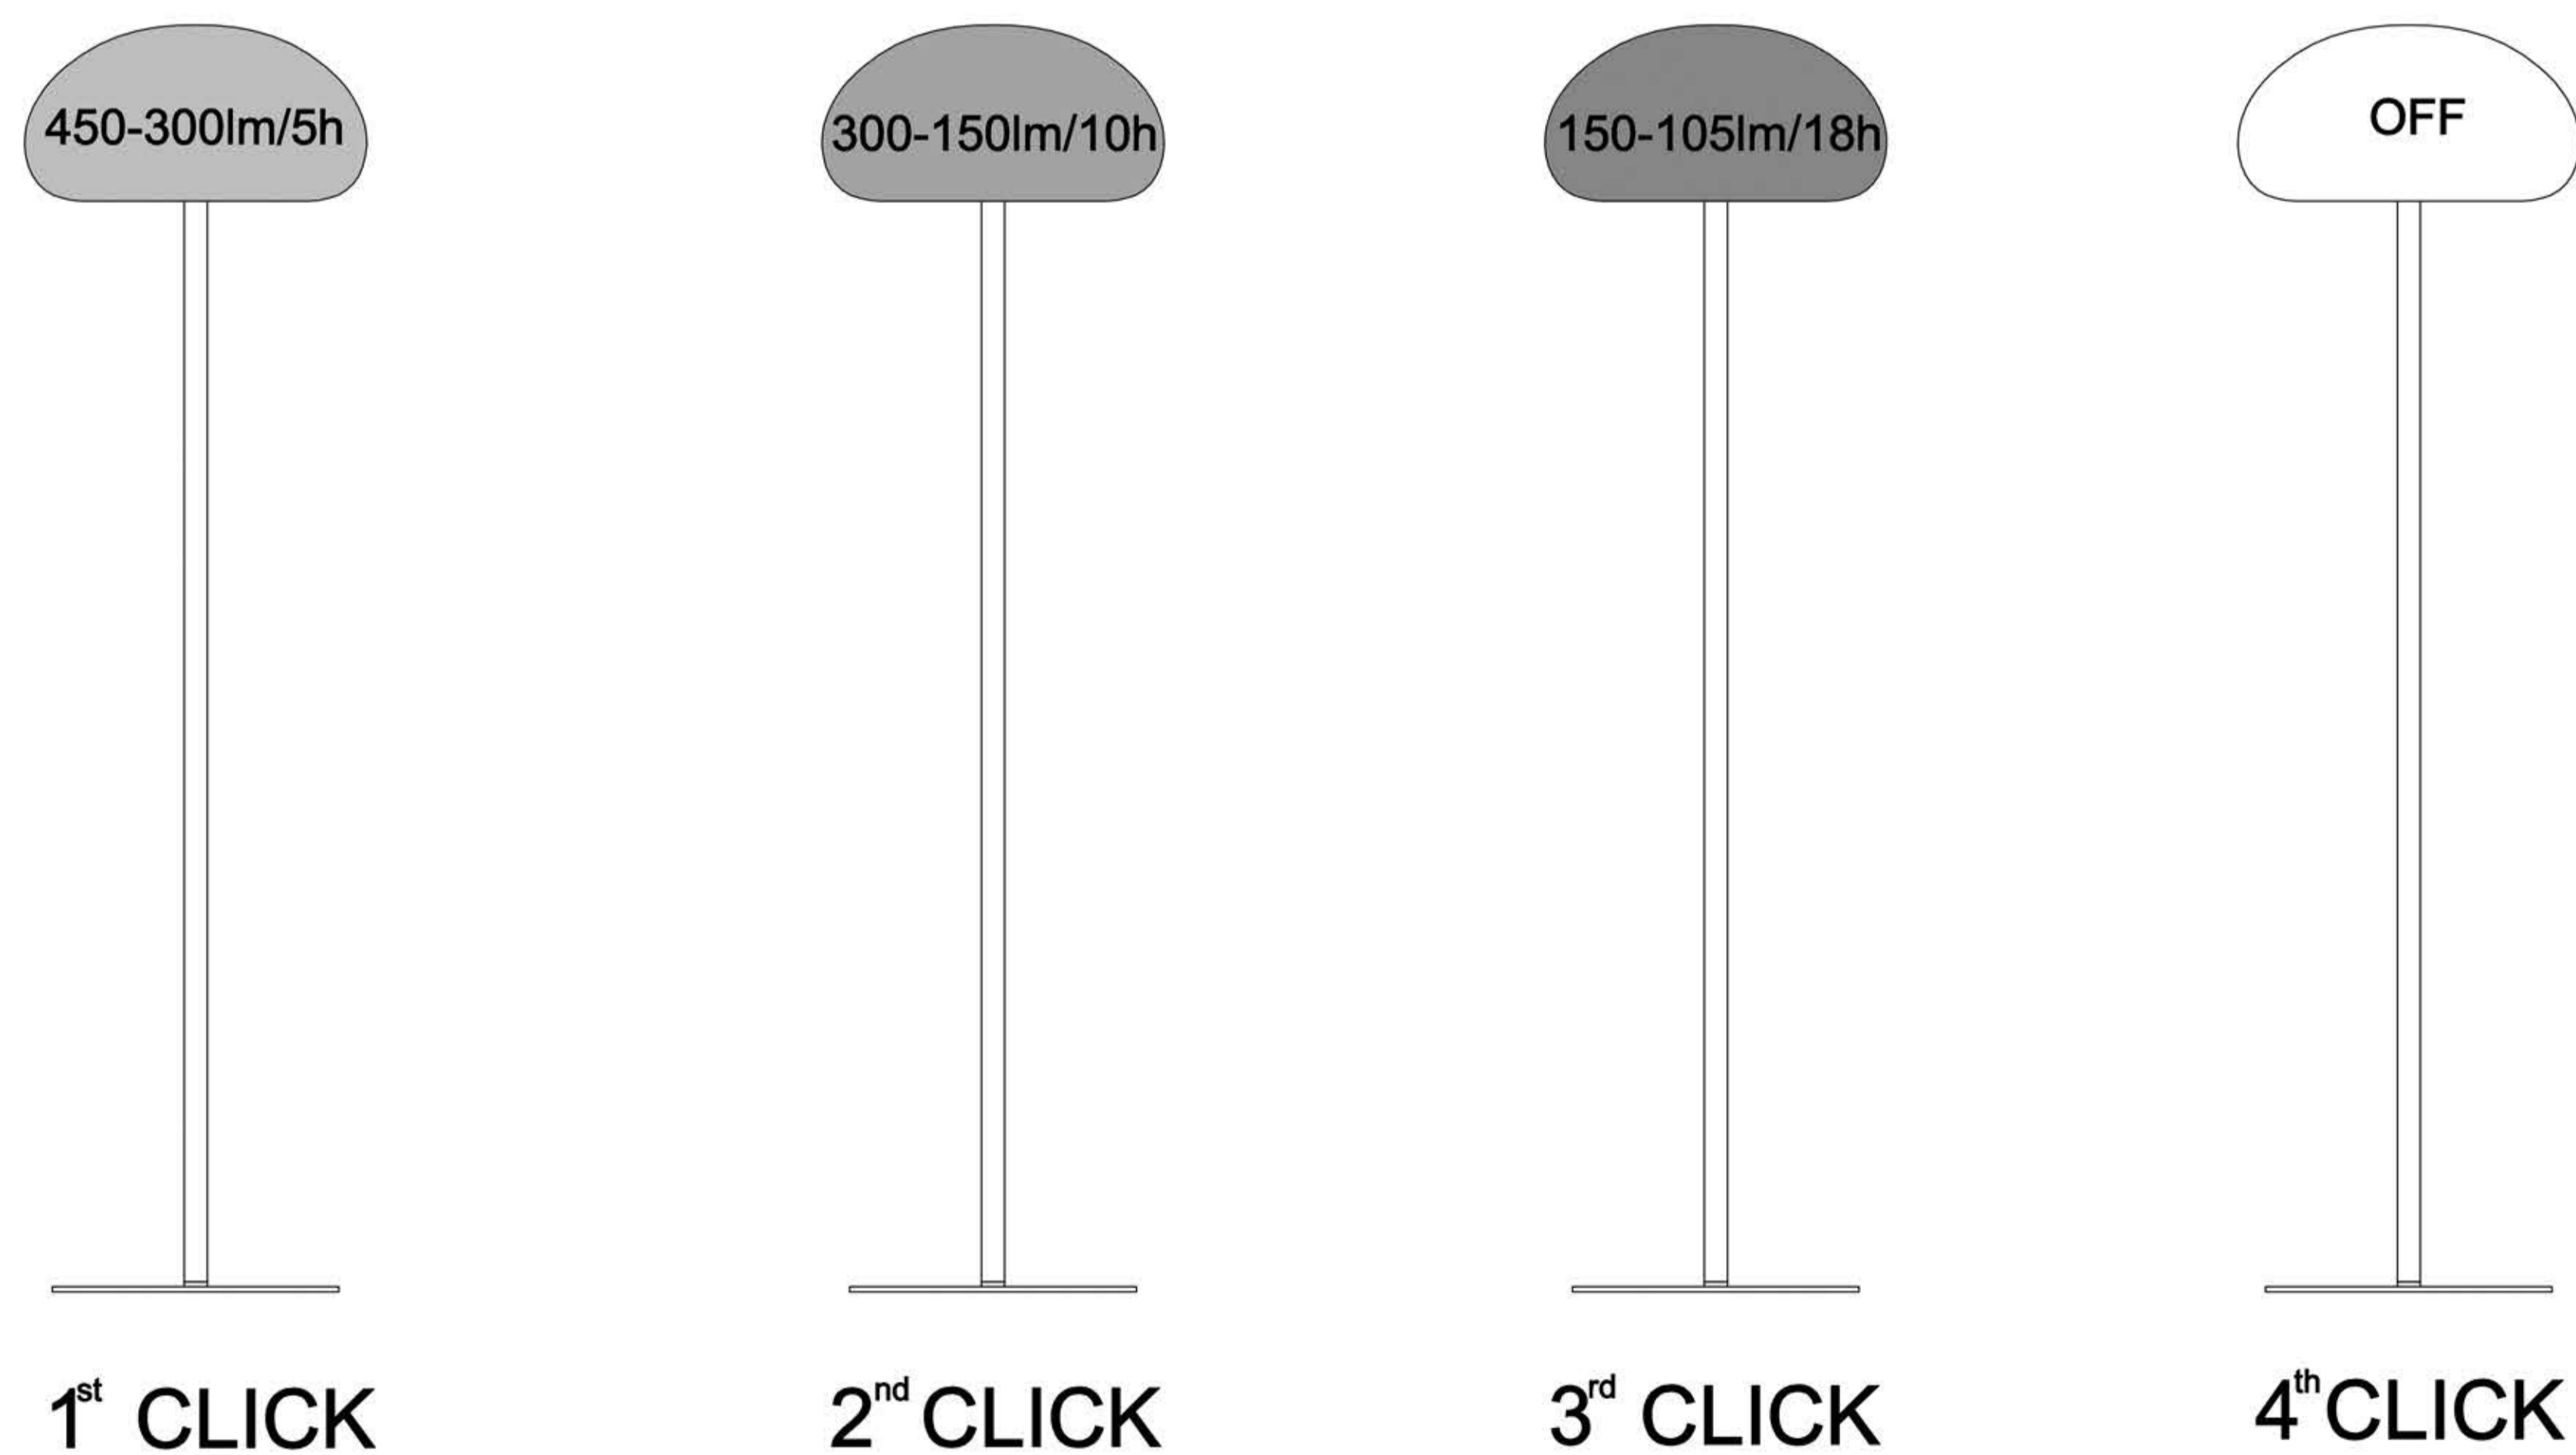

3-STEP MOODMAKER™

Warning

* This luminaire has been designed to be used in operating temperatures between -20° and $+45^{\circ}\text{C}$. If luminaire is used in other ambient temperatures, the life of the battery may be reduced and not work properly. Don't leave this product under direct sunlight.

* When replacing the battery, replace the battery with the same specifications as indicated on the supplied battery.