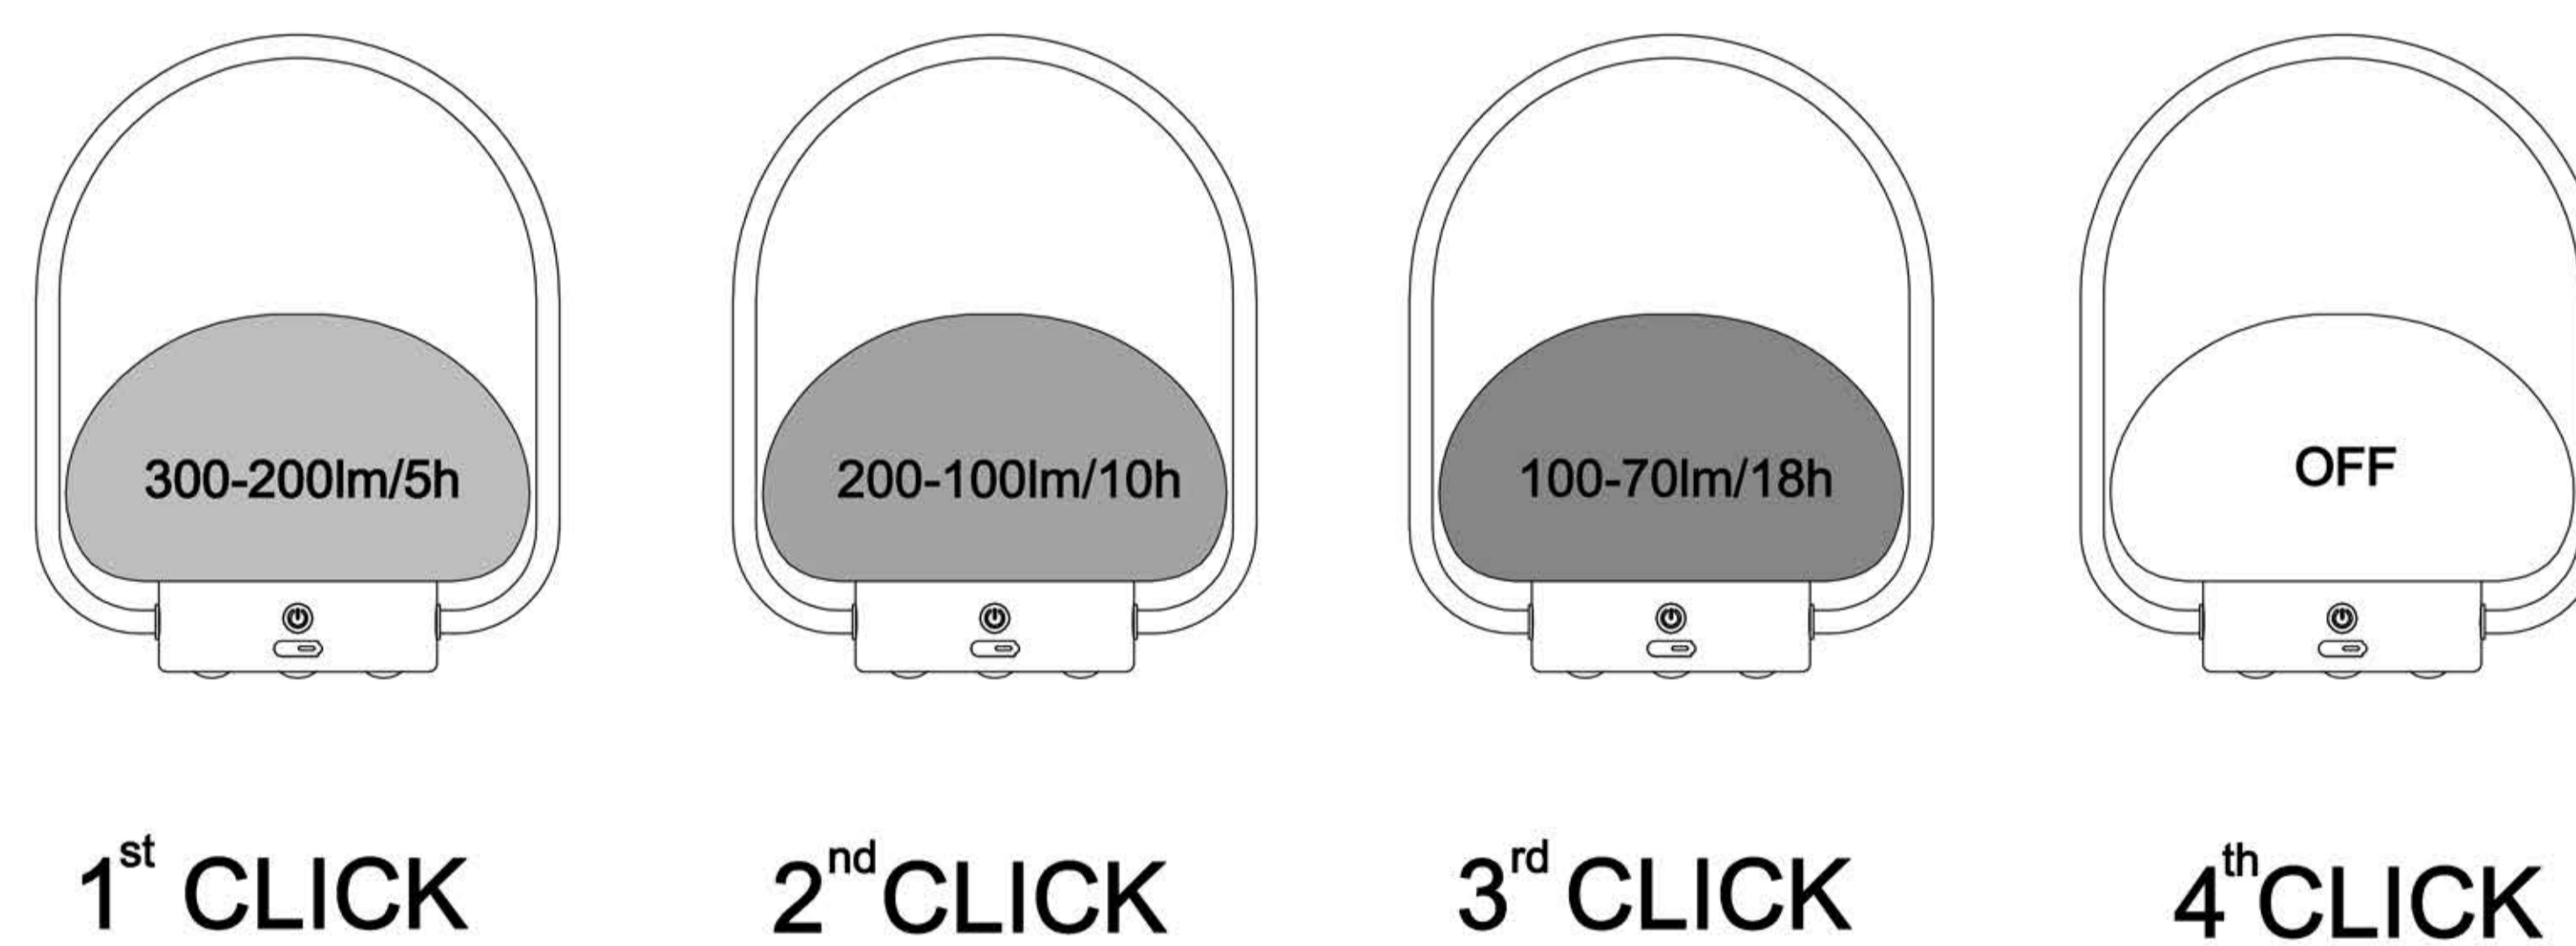

3-STEP MOODMAKER™

Warning

* This luminaire has been designed to be used in operating temperatures between -20° and $+45^{\circ}\text{C}$. If luminaire is used in other ambient temperatures, the life of the battery may be reduced and not work properly. Don't leave this product under direct sunlight.