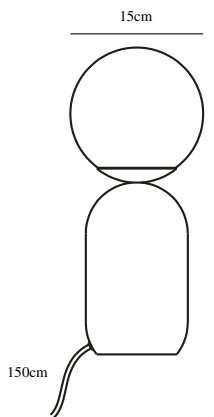

**NOTTI | TABLE LAMP | TERRACOTTA**

2011035059

**nordlux®**

Voltage (V): 220-240 Volt  
 IP degree: IP20  
 Maximum bulb wattage (W): 25W  
 Class (Class 1, Class 2, Class 3):  
 Class 2 (Double isolated)  
 Bulb base: E14  
 Switch placement: On the cable  
 Parallel connection: False

Primary material: Metal  
 Secondary material: Glass  
 Color of the cable: White  
 Length of the cable (cm): 150  
 Surface material of the cable:  
 Textile  
 Is the cable replaceable: False  
 Color: Terracotta

Height (cm): 34.5  
 Width (cm): 15  
 Shade Diameter (cm): 15  
 Outdoor base dimension (cm): 12  
 Length (cm): 15

EAN: 5704924011603  
 TUN: 2276959  
 Item Number: 2011035059  
 Pcs Per Master Carton: 3

Sales Box Height (cm): 37.5  
 Sales Box Width(cm): 16  
 Sales Box Depth (cm): 16  
 Sales Box Volume m<sup>3</sup> : 0.0096  
 Product net weight (kg): 1

- Organic shape and Nordic design expression • Opal white, mouth blown glass and matte metal
- Cozy and diffused light