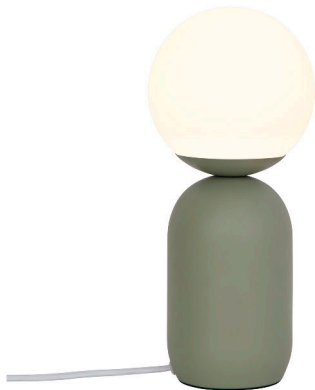

NOTTI | TABLE LAMP | GREEN

2011035023

nordlux®

Voltage (V): 220-240 Volt
 IP degree: IP20
 Maximum bulb wattage (W): 25W
 Class (Class 1, Class 2, Class 3):
 Class 2 (Double isolated)
 Bulb base: E14
 Switch placement: On the cable
 Parallel connection: False

Primary material: Metal
 Secondary material: Glass
 Color of the cable: White
 Length of the cable (cm): 150
 Surface material of the cable:
 Textile
 Is the cable replaceable: False
 Color: Green

Height (cm): 34.5
 Width (cm): 15
 Shade Diameter (cm): 15
 Outdoor base dimension (cm): 12
 Length (cm): 15

- Organic shape and Nordic design expression • Opal white, mouth blown glass and matte metal
- Cozy and diffused light

Notti has an organic and harmonic shape in a light, Nordic design expression. Here simplicity and softness is key - the rounded, matte base is a nice contrast to the white opal glass dome that contributes to visual volume and a soft glare-free light.