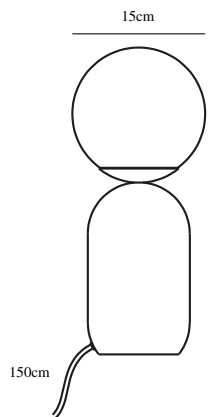

NOTTI | TABLE LAMP | GREEN

2011035023

nordlux®

Voltage (V): 220-240 Volt
 IP degree: IP20
 Maximum bulb wattage (W): 25W
 Class (Class 1, Class 2, Class 3):
 Class 2 (Double isolated)
 Bulb base: E14
 Switch placement: On the cable
 Parallel connection: False

Primary material: Metal
 Secondary material: Glass
 Color of the cable: White
 Length of the cable (cm): 150
 Surface material of the cable:
 Textile
 Is the cable replaceable: False
 Color: Green

Height (cm): 34.5
 Width (cm): 15
 Shade Diameter (cm): 15
 Outdoor base dimension (cm): 12
 Length (cm): 15

EAN: 5704924011597
 TUN: 2276942
 Item Number: 2011035023
 Pcs Per Master Carton: 3

Sales Box Height (cm): 37.5
 Sales Box Width(cm): 16
 Sales Box Depth (cm): 16
 Sales Box Volume m³ : 0.0096
 Product net weight (kg): 1

- Organic shape and Nordic design expression • Opal white, mouth blown glass and matte metal
- Cozy and diffused light

Notti has an organic and harmonic shape in a light, Nordic design expression. Here simplicity and softness is key - the rounded, matte base is a nice contrast to the white opal glass dome that contributes to visual volume and a soft glare-free light.