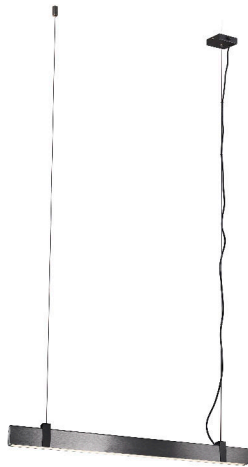

LILT | PENDANT | DARK GREY STEEL

2010603051

nordlux®

Voltage (V): 220-240 Volt
 IP degree: IP20
 Class (Class 1, Class 2, Class 3):
 Class 2 (Double isolated)
 Bulb base: LED Module
 Dimmerable: True
 Switch placement: On the base
 Parallel connection: False

Primary material: Metal
 Secondary material: Plastic
 Color of the cable: Black
 Length of the cable (cm): 200
 Surface material of the cable:
 Textile
 Is the cable replaceable: False
 Color: Dark grey steel

G

28
kWh/1000h

2019/2015

Functionality and design comes beautifully together in the Lilt series. Lilt has a uniformly illuminated surface throughout the lamp, and is equipped with built-in three-step Moodmaker™ functionality that gives you the opportunity to easily change the light according to your needs from your regular wall switch.

The simplicity of the pendant is emphasized by two beautiful black fittings that contrast the stringent rectangular gun metal surface. Perfect above the long dining or kitchen table.

www.nordlux.com