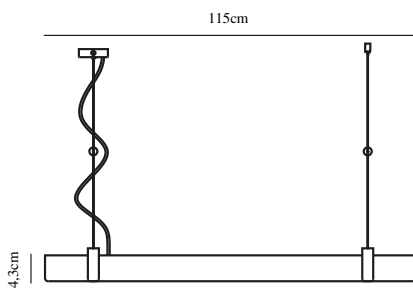

LILT | PENDANT | DARK GREY STEEL

2010603051

nordlux®

Voltage (V): 220-240 Volt
IP degree: IP20
Class (Class 1, Class 2, Class 3):
Class 2 (Double isolated)
Bulb base: LED Module
Dimmerable: True
Switch placement: On the base
Parallel connection: False

Primary material: Metal
Secondary material: Plastic
Color of the cable: Black
Length of the cable (cm): 200
Surface material of the cable:
Textile
Is the cable replaceable: False
Color: Dark grey steel

Height (cm): 10.2
Width (cm): 115
Shade Diameter (cm): 3.7
Length (cm): 4.3
Projection (cm): 4.3

EAN: 5704924011580
TUN: 2276962
Item Number: 2010603051
Pcs Per Master Carton: 3

Sales Box Height (cm): 6
Sales Box Width (cm): 127
Sales Box Depth (cm): 12
Sales Box Volume m³ : 0.0091
Product net weight (kg): 2.1

Brightness of light (Lumen): 2200
Color Temperature (K): 2700
Ra-value : 80
Lifetime (h): 30000
Beam Angle (°) : 116
Energy Class: E
Actual Watt (W): 28

- Minimalist and streamlined design • 3-step Moodmaker™ dimming operated from wall switch • Rough surface and decorative fittings
- Perfect above the dining or kitchen table • Industrial look in gun metal

ENERGY

Nordlux
2010603051

A

B

C

D

E

F

G

28
kWh/1000h

2019/2015

Functionality and design comes beautifully together in the Lilt series. Lilt has a uniformly illuminated surface throughout the lamp, and is equipped with built-in three-step Moodmaker™ functionality that gives you the opportunity to easily change the light according to your needs from your regular wall switch.

The simplicity of the pendant is emphasized by two beautiful black fittings that contrast the stringent rectangular gun metal surface. Perfect above the long dining or kitchen table.

www.nordlux.com