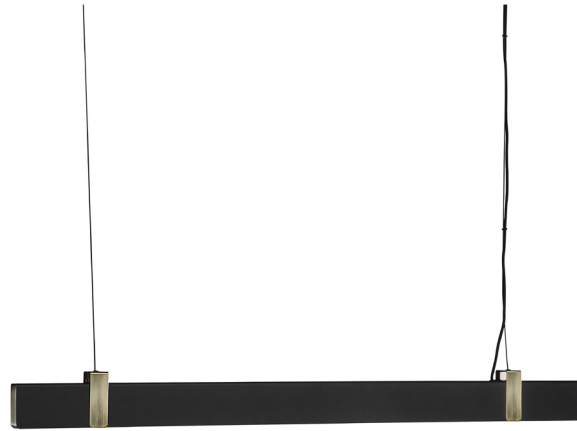

nordlux®

Height (cm): 10.2
 Projection (cm): 4.3
 Width (cm): 115
 4.3
 Shade diameter (cm): 3.7

Lilt

Item number: 2010603003 Black
 EAN: 5704924001505

Packaging unit 3
 Material: Metal/Plastic
 IP20, Class 2 (Double isolated), 230V
 Cord: 200 cm, Black textile cable
 Can the cable be replaced? No
 LED MODUL, Light source incl. 27w led

Area: Indoor
 Total driver+bulb consumption (Watt): 27
 Transformer/driver placement: I lampen

Functionality and design come together in the Lilt series. Lilt has a continuous illuminating surface throughout the lamp, which contributes to a homogeneous light output. The beautiful minimalistic design is equipped with innovative technology in the form of built-in three step dimming function, which gives you the opportunity to easily change the light according to situation and needs from your regular wall switch.

Lightsource info (pr. lightsource)

Lumen: 2000
 Lumen/Watt: 74
 Lifetime: 20000
 On/Off: 15000
 Colour temperature: 2700K
 RA: 80
 Beam angle: 120°
 Dimmable: No