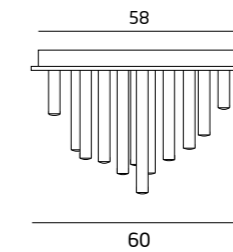

C0093 MIEDŹ / COPPER
C0115 CHROM / CHROME
C0115D CHROM / CHROME

33x1W LED 230V
 1980lm 3000K

METAL, AKRYL
 / METAL, ACRYLIC

C0116 MIEDŹ / COPPER
C0117 CHROM / CHROME

10x1W LED 230V
 600lm 3000K

METAL, AKRYL
 / METAL, ACRYLIC