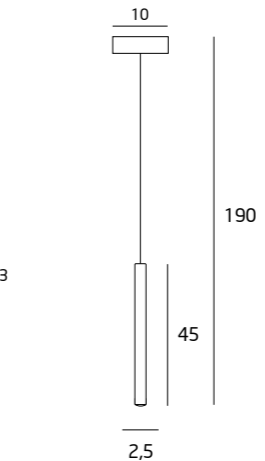

C0093 MIEDŹ / COPPER
C0115 CHROM / CHROME
C0115D CHROM / CHROME

33x1W LED 230V
 1980lm 3000K

METAL, AKRYL
 / METAL, ACRYLIC

C0116 MIEDŹ / COPPER
C0117 CHROM / CHROME

10x1W LED 230V
 600lm 3000K

METAL, AKRYL
 / METAL, ACRYLIC

10x1W LED 230V
 600lm 3000K

METAL, AKRYL
 / METAL, ACRYLIC

P0171 MIEDŹ / COPPER
P0172 CHROM / CHROME
P0202 BIAŁE / WHITE
P0203 CZARNE / BLACK
P0204 ŻŁOTO / GOLD

1x1W LED 230V
 60lm 3000K

METAL, AKRYL
 / METAL, ACRYLIC