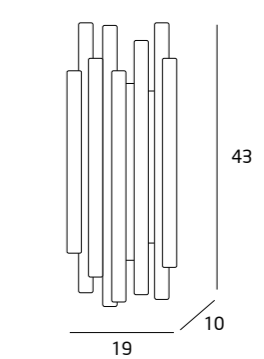

W0153 MIEDŹ / COPPER
W0153D MIEDŹ / COPPER
W0186 CHROM / CHROME
W0186D CHROM / CHROME
W0187 ŻŁOTO / GOLD
W0187D ŻŁOTO / GOLD

8x1W LED 230V
360lm 3000K

METAL, AKRYL
/ METAL, ACRYLIC