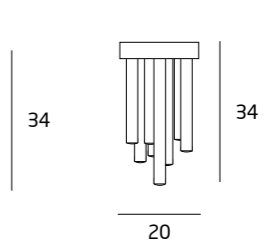

C0093 MIEDŹ / COPPER
C0115 CHROM / CHROME
C0115D CHROM / CHROME

33x1W LED 230V
 1980lm 3000K

METAL, AKRYL
 / METAL, ACRYLIC

C0116 MIEDŹ / COPPER
C0117 CHROM / CHROME

10x1W LED 230V
 600lm 3000K

METAL, AKRYL
 / METAL, ACRYLIC