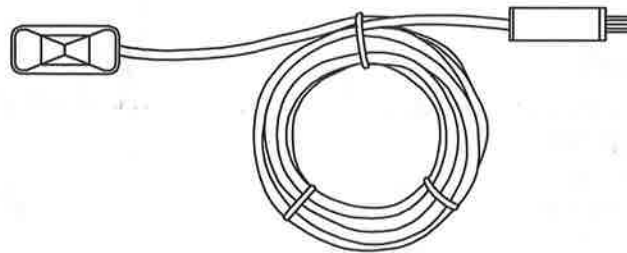

EXPAND

DESIGN BY MARKSLÖJD

107518/107519/107520/107521/107522/107523

107518/107519

107520/107521