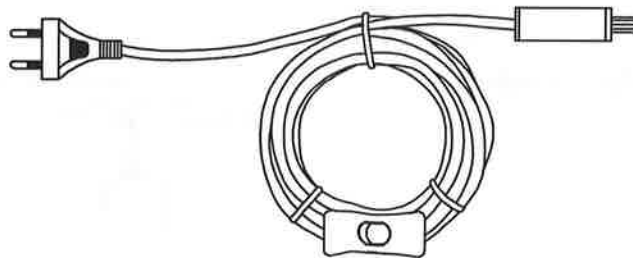

107522/107523