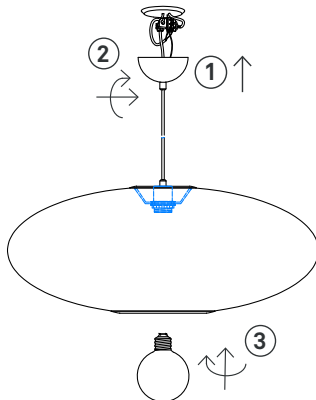

Instructions

Type nr: 20241-26

1.

2.

Contents

- A. Ceiling cup with cordset
- B. Shade

Not included with purchase

Light source E27 bulb, max 60W or 10W LED.