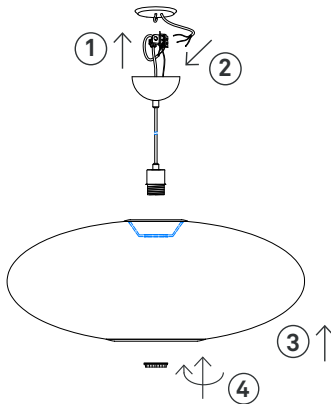

Instructions

Type nr: 20241-26

1.

2.

Contents

- A. Ceiling cup with cordset
- B. Shade

Not included with purchase

Light source E27 bulb, max 60W or 10W LED.