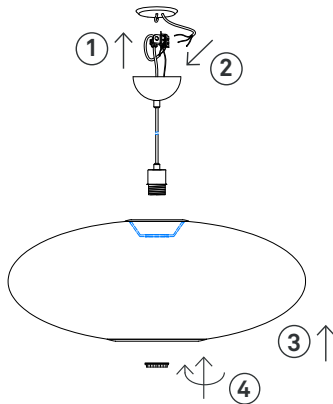

Instructions

Type nr: 20241-24

1.

2.

Contents

- A. Ceiling cup with cordset
- B. Shade

Not included with purchase

Light source E27 bulb, max 60W or 10W LED.