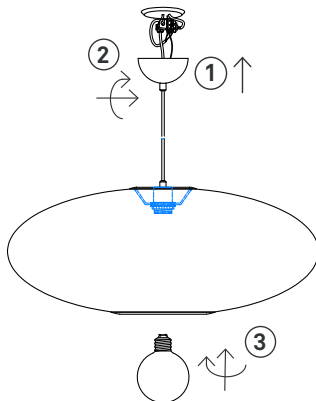

Instructions

Type nr: 20241-24

1.

2.

Contents

- A. Ceiling cup with cordset
- B. Shade

Not included with purchase

Light source E27 bulb, max 60W or 10W LED.