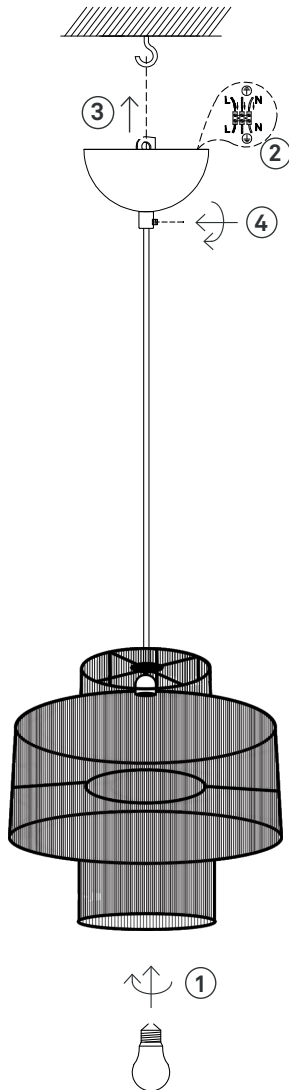

## Type nr: 20241-11

### Contents

- A. Ceiling cup with cordset
- B. Shade

### Not included with purchase

Light source E27 bulb, max 40W or 6W LED.

Remember to use a LED bulb. Led bulbs use up to 85% less electricity than a traditional light bulb.